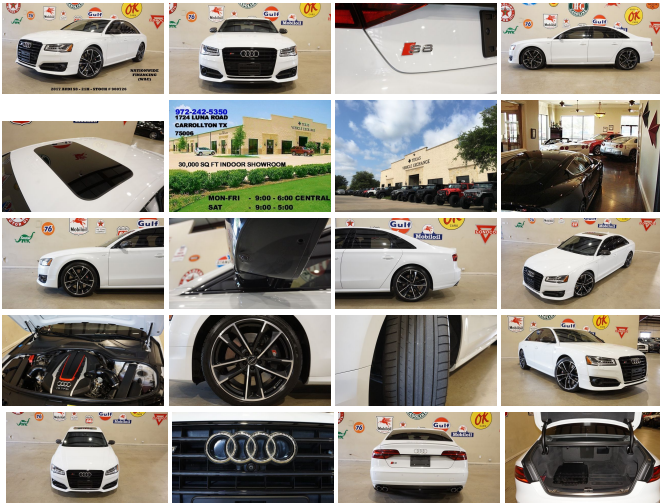

6e2ad586-b84f-49fc-ac4f-2b3a61d89edd.autorevo-websites.com
844-290-3907
807 SE Military Drive
San Antonio, TX 78214

PSv5 DEMO - Southside
Used

2017 Audi S8 plus Quattro HUD,ROOF,NAV,360 CAM,HTD/COOL LTH,21K

View this car on our website at 6e2ad586-b84f-49fc-ac4f-2b3a61d89edd.autorevo-websites.com/6690946/ebrochure

Our Price **\$77,900**

Specifications:

Year: 2017
VIN: WUAJ5AFD9HN900726
Make: Audi
Stock: 900726
Model/Trim: S8 plus Quattro HUD,ROOF,NAV,360 CAM,HTD/COOL LTH,21K
Condition: Pre-Owned
Body: Sedan
Exterior: Ibis White
Engine: Engine: 4.0 TFSI 8 Cylinder 605 HP -inc: Audi valvelift system
Interior: Black w/Arras Red Leather
Mileage: 21,791
Drivetrain: All Wheel Drive
Economy: City 15 / Highway 24