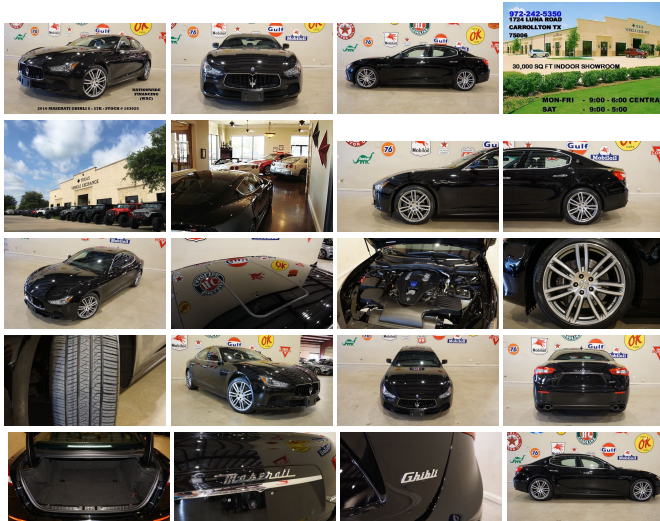

2016 Maserati Ghibli S

View this car on our website at 6e2ad586-b84f-49fc-ac4f-2b3a61d89edd.autorevo-websites.com/6690944/ebrochure

Our Price **\$31,900**

Specifications:

Year:	2016
VIN:	ZAM57RSA2G1183025
Make:	Maserati
Stock:	183025
Model/Trim:	Ghibli S
Condition:	Pre-Owned
Body:	Sedan
Exterior:	Nero
Engine:	Engine: 3.0L Twin Turbo V6
Interior:	Nero Leather
Mileage:	27,467
Drivetrain:	Rear Wheel Drive
Economy:	City 16 / Highway 24

NATION WIDE FINANCING SUBMIT CREDIT APP
WWW.TVEAUTO.COM OR CALL 972-242-5350 2016 MASERATI Ghibli S, 3.0L TWIN TURBO V6 ENGINE, AUTOMATIC TRANSMISSION, ONLY 27K, BLACK W/BLACK LEATHER INTERIOR, CARFAX REPORTS 1 OWNER NO ACCIDENTS, APPEARS TO BE A NON-SMOKER, PREMIUM PACK, LUXURY PACKAGE, PREMIUM SOUND SYSTEM, REMOTE START, FRONT & REAR PARK DISTANCE SENSORS, SUNROOF, NAVIGATION, BACK-UP CAMERA, POWER WINDOWS, POWER DOOR LOCKS, POWER FOLDING HEATED MIRRORS WITH TURN SIGNALS, BLIND SPOT CONTROL, POWER TILT/TELESCOPE STEERING WHEEL WITH AUDIO & CRUISE CONTROLS, PADDLE SHIFTERS, DUAL 8 WAY POWER & HEATED FRONT SEATS WITH DRIVER 2 MEMORY POSITION, TRACTION CONTROL, I.C.E. MODE, SPORT MODE, ICE COLD A/C, DUAL CLIMATE CONTROL, HARMAN/KARDON AM/FM/SIRIUS STEREO WITH CD PLAYER, BLUETOOTH, SELF DIMMING REAR VIEW MIRROR, HOMELINK GARAGE CONTROLS, DUAL LIGHTED VANITY MIRRORS, REAR A/C VENTS, POWER TRUNK LID, BATTERY CHARGER, NO FLOOR MATS, OWNER'S MANUAL, 2 KEYS/2 REMOTES. 20 IN ALLOY WHEELS, CROSS DRILLED ROTORS, FRONT TIRES ARE PIRELLI 245/40R/20 WITH APPROX 50% TREAD LIFE REMAINING, REAR TIRES ARE PIRELLI 285/30R/20 WITH APPROX 50% TREAD LIFE REMAINING. RUNS AND DRIVES GREAT. GIVE US A CALL @ 972-242-5350 OR STOP BY FOR A TEST DRIVE. 1724 LUNA RD IN CARROLLTON - 2 MILES NORTH OF 635. CLICK ON CARFAX ICON TO VIEW A FULL REPORT AT NO COST TO YOU.