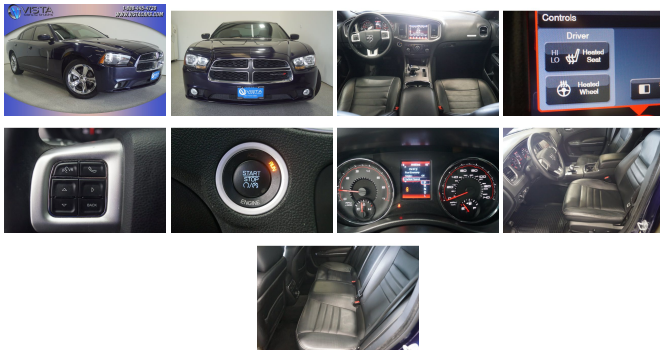

### Specifications:

<b>Year:</b>	2014
<b>VIN:</b>	2C3CDXHGXE207269
<b>Make:</b>	Dodge
<b>Stock:</b>	EH207269
<b>Model/Trim:</b>	Charger SXT Plus
<b>Condition:</b>	Pre-Owned
<b>Body:</b>	Sedan
<b>Exterior:</b>	Jazz Blue Pearl Coat
<b>Engine:</b>	ENGINE: 3.6L V6 24V VVT
<b>Interior:</b>	Black
<b>Mileage:</b>	66,453
<b>Drivetrain:</b>	Rear Wheel Drive
<b>Economy:</b>	City 19 / Highway 31