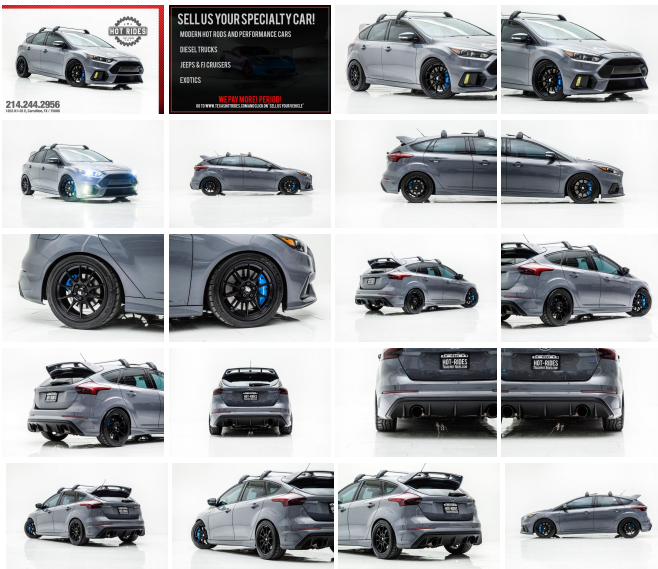

2017 Ford Focus RS With Upgrades

View this car on our website at texashotrides.com/6689734/ebrochure

214.244.2956

1833 N I-35 E, Carrollton, TX / 75006

Our Price **\$33,991**

Specifications:

Year:	2017
VIN:	WF0DP3TH6H4120838
Make:	Ford
Stock:	919590
Model/Trim:	Focus RS With Upgrades
Condition:	Pre-Owned
Body:	Sedan
Exterior:	Stealth Gray
Engine:	ENGINE: 2.3L GTDI
Interior:	Black
Transmission:	TRANSMISSION: 6-SPEED MANUAL
Mileage:	24,821
Drivetrain:	All Wheel Drive
Economy:	City 19 / Highway 25

2017 FORD FOCUS RS IN "STEALTH GRAY!"

Here it is! An amazing car with tons of power/ fuel mileage etc. These cars are extremely fun to drive and turn heads!

WE
FINANCE!

BEAUTIFUL GLOSSY GRAY EXTERIOR

LUXURIOUS BLACK LEATHER & SUEDE
INTERIOR

POWERFUL 2.3L TURBOCHARGED 4-CYL.
ENGINE

SMOOTH 6-SPEED MANUAL TRANSMISSION

CLEAN CARFAX, NO ACCIDENTS

LOADED WITH EVERY OPTION AVAILABLE!

RS2 PACKAGE

POWER SUNROOF

NAVIGATION

PREMIUM SONY AUDIO SYSTEM

EQUIPMENT GROUP 600A

STEALTH GRAY

CHARCOAL BLACK, LEATHER RECARO SEATS W/MIKO DINAMICA INSERTS

-inc: 8-way power driver seat (up/down, fore/aft, tilt/recline and power lumbar), 4-way manual passenger seat (fore/aft, recline), 4-way head