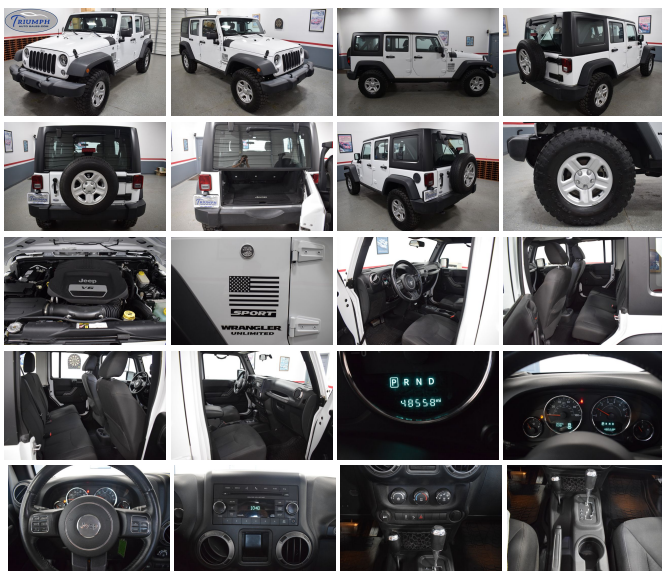

2016 Jeep Wrangler Unlimited Sport

Dean Marchbanks 901-297-0369

View this car on our website at triumphautosales.com/6688195/ebrochure

Our Price **\$26,988**

Retail Value **\$28,275**

Specifications:

Year:	2016
VIN:	1C4BJWDGXGL160718
Make:	Jeep
Stock:	T1622
Model/Trim:	Wrangler Unlimited Sport
Condition:	Pre-Owned
Body:	SUV
Exterior:	Bright White Clearcoat
Engine:	ENGINE: 3.6L V6 24V VVT
Interior:	Black Cloth
Transmission:	TRANSMISSION: 5-SPEED AUTOMATIC (W5A580)
Mileage:	48,550
Drivetrain:	4 Wheel Drive
Economy:	City 16 / Highway 20

2016 Jeep Wrangler Unlimited Sport 4WD, Automatic Transmission, Cloth Seats, 48,550 MILES, Lots of Options, Good Tires, 3.6 V6I, AUX/UBS Ports, Hard Top & Hard Doors, Premium AM/FM/CD/MP3/Sat Radio, and much much more. Please "CALL TODAY" and set a time to stop by!!! This a SUPER NICE RIDE, runs and drives like new!!!

Option Packages

Factory Installed Packages

ENGINE: 3.6L V6 24V VVT

TRANSMISSION: 5-SPEED AUTOMATIC (W5A580)

-inc: Tip Start, Hill Descent Control \$1,350

115V AUXILIARY POWER OUTLET \$195

ALPINE 9-SPEAKER W/ALL WEATHER SUBWOOFER