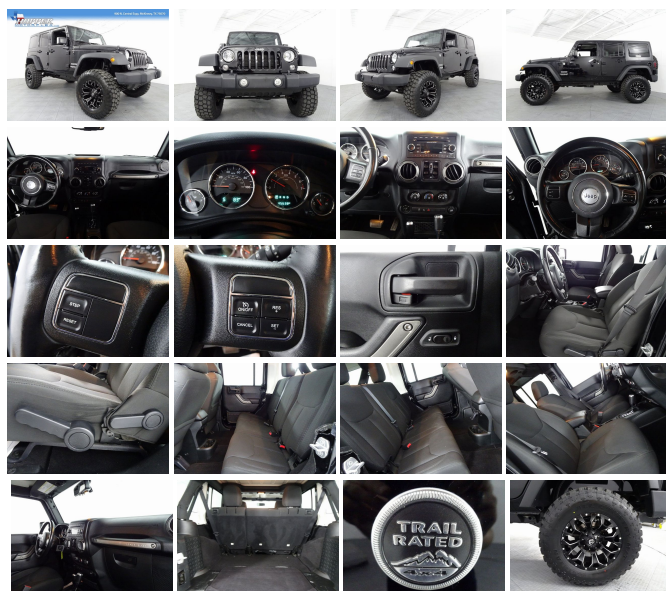

2016 Jeep Wrangler Unlimited Sport NEW LIFT/CUSTOM WHEELS AND TIRES

View this car on our website at hoppermotorplex.com/6688158/ebrochure

Our Price **\$32,341**

Specifications:

Year:	2016
VIN:	1C4BJWDGXGL341009
Make:	Jeep
Stock:	41009M
Model/Trim:	Wrangler Unlimited Sport NEW LIFT/CUSTOM WHEELS AND TIRES
Condition:	Pre-Owned
Body:	SUV
Exterior:	Black Clearcoat
Engine:	ENGINE: 3.6L V6 24V VVT
Interior:	black Cloth
Mileage:	45,669
Drivetrain:	4 Wheel Drive
Economy:	City 16 / Highway 20

2016 Jeep Wrangler Unlimited Sport NEW LIFT/CUSTOM WHEELS AND TIRES Black Clearcoat NEW LIFT/CUSTOM WHEELS AND TIRES 4D Sport Utility 4WD 5-Speed Automatic 3.6L V6 24V VVT MULTI POINT INSPECTION!!, QUALIFIES FOR VIP!+!.

2016 Jeep Wrangler Unlimited Sport NEW LIFT/CUSTOM WHEELS AND TIRES

Hopper Motorplex - 214-544-0102 - View this car on our website at hoppermotorplex.com/6688158/ebrochure

Vehicle History Report : as Of 10/14/2019

Exterior

- Wheels: 16" x 7.0" Luxury Styled Steel- Tires: P225/75R16 BSW On/Off Road
- Steel Spare Wheel- Full-Size Spare Tire Mounted Outside Rear- Clearcoat Paint
- Outside Temp Gauge- Analog Display