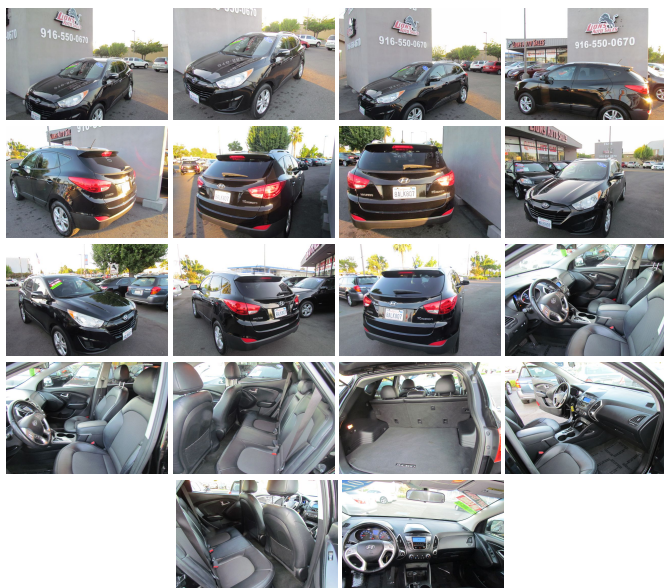

2012 Hyundai Tucson GLS PZEV

View this car on our website at lionsautosales.net/6687440/ebrochure

Our Price **\$8,995**

Specifications:

Year:	2012
VIN:	KM8JU3AC1CU447089
Make:	Hyundai
Stock:	004466441
Model/Trim:	Tucson GLS PZEV
Condition:	Pre-Owned
Body:	SUV
Exterior:	Black
Engine:	2.4L DOHC MPI 16-valve CVVT I4 engine
Interior:	Black Cloth
Mileage:	101,972
Drivetrain:	Front Wheel Drive
Economy:	City 21 / Highway 30

Exterior

- 17" alloy wheels- Black side garnish- Black side sill molding- Body-color bumpers
- Body-color door handles

- Body-color fold-away pwr heated mirrors -inc: turn signal indicators- Body-color grille
- Body-color rear spoiler w/LED lights- Compact spare tire
- EZ lane change assist turn signals- P225/60R17 LRR tires
- Rear intermittent wiper w/washer- Rear privacy glass- Roof side rails
- Roof-mounted center high-mount stop lamp- Solar glass
- Variable intermittent front windshield wipers