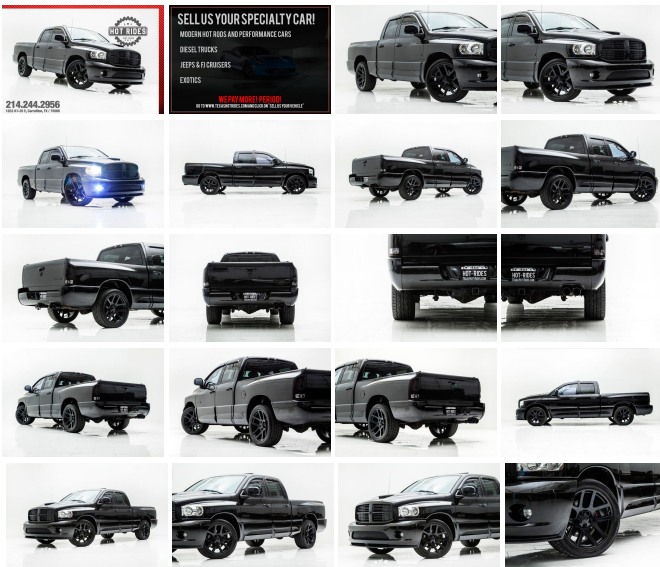

# 2006 Dodge Ram SRT-10

View this car on our website at [texashotrides.com/6687351/ebrochure](http://texashotrides.com/6687351/ebrochure)

**214.244.2956**  
1833 N I-35 E, Carrollton, TX / 75006

Our Price **\$23,991**

## Specifications:

Year:	2006
VIN:	3D7HA18H46G261142
Make:	Dodge
Stock:	819557
Model/Trim:	Ram SRT-10
Condition:	Pre-Owned
Body:	Pickup Truck
Exterior:	Brilliant Black Crystal Prl
Engine:	8.3L SFI V10 ENGINE
Interior:	Gray Leather
Transmission:	4-SPEED AUTOMATIC TRANSMISSION
Mileage:	69,656
Drivetrain:	Rear Wheel Drive
Economy:	City 9 / Highway 12

2006 Dodge RAM 1500 **SRT-10**  
Quad Cab V10 VIPER POWERED  
Truck in *Brilliant Black Metallic!*

Here it is! A LOW mileage, well maintained 2006 SRT10 Ram. If you haven't driven one of these trucks your are in for a treat! The 505HP 8.3L VIPER V10 is a beast! This truck is extremely comfortable and has excellent drivability characteristics. Comes LOADED from the factory with premium infiniti audio sound system and subwoofer. These trucks were only made few years and are getting HARD to find in this good of condition.

# VVL FINANCE!

EXCELLENT CONDITION!  
RARE COLOR!  
DESIRABLE RE-DESIGNED 2006!  
8.3L 505HP V10 VIPER MOTOR  
QUAD CAB!  
AUTOMATIC  
GLOSS BLACK 22" WHEELS!  
BRAND NEW TIRES!  
ALL SERVICES UP TO DATE!  
VERY LOW MILES!  
LEATHER/SUEDE INTERIOR!  
CUSTOM BED COVER W/ LOCK!  
REMOTE START & ALARM!  
NON-SMOKER!  
LEATHER/SUEDE SEATS!  
EXTREMELY RARE POWER SUNROOF  
COMMUNICATIONS PACKAGE  
EXCELLENT FINANCING OPTIONS AVAILABLE!