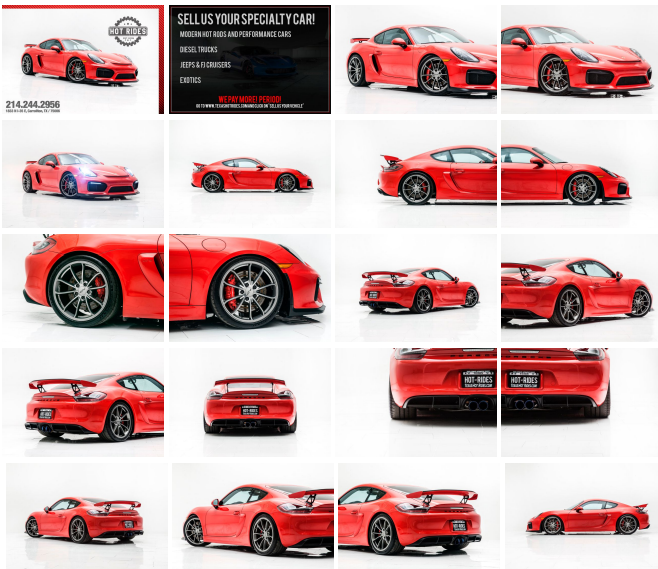

# 2016 Porsche Cayman GT4

View this car on our website at [texashotrides.com/6687336/ebrochure](http://texashotrides.com/6687336/ebrochure)

**214.244.2956**  
1833 N I-35 E, Carrollton, TX / 75006

Our Price **\$79,991**

## Specifications:

<b>Year:</b>	2016
<b>VIN:</b>	WP0AC2A8XGK191534
<b>Make:</b>	Porsche
<b>Stock:</b>	719373
<b>Model/Trim:</b>	Cayman GT4
<b>Condition:</b>	Pre-Owned
<b>Body:</b>	Coupe
<b>Exterior:</b>	Guards Red
<b>Engine:</b>	Engine: 3.8L H-6 DOHC
<b>Interior:</b>	Black Leather
<b>Transmission:</b>	TRANSMISSION: 6-SPEED MANUAL
<b>Mileage:</b>	11,418
<b>Drivetrain:</b>	Rear Wheel Drive
<b>Economy:</b>	City 18 / Highway 23

## 2016 PORSCHE CAYMAN GT4 IN GUARDS RED!

Here it is! An amazing car with tons of power/ fuel mileage etc. These cars are extremely fun to drive and turn heads!

**WE**  
**FINANCE!**

BEAUTIFUL GLOSSY RED EXTERIOR  
LUXURIOUS BLACK LEATHER INTERIOR