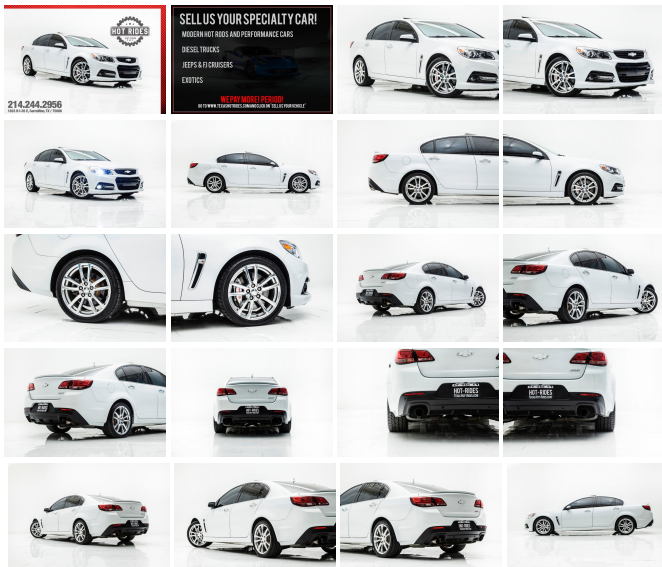

2014 Chevrolet SS Sedan

View this car on our website at texasotrides.com/6687316/ebrochure

Our Price **\$29,991**

Specifications:

Year:	2014
VIN:	6G3F15RW5EL950620
Make:	Chevrolet
Stock:	819573
Model/Trim:	SS Sedan
Condition:	Pre-Owned
Body:	Sedan
Exterior:	Heron White
Engine:	ENGINE, 6.2L V8 SFI
Interior:	Black
Transmission:	TRANSMISSION, 6-SPEED AUTOMATIC WITH TAPSHIFT
Mileage:	68,189
Drivetrain:	Rear Wheel Drive
Economy:	City 14 / Highway 21

2014 CHEVROLET SS IN HERON WHITE!

Here it is! An amazing car with tons of power/ fuel mileage etc. These cars are extremely fun to drive and turn heads!

WE FINANCE!

NEEDING THE UTILITIES OF A 4-DOOR SEDAN, BUT DON'T WANT TO GIVE UP THE FUN OF A POWERFUL SPORTS CAR? MEET THE CHEVY SS. THESE CARS HAVE ALL THE SPACE OF A FAMILY SEDAN WHILE MAINTAINING THE JAWDROPPING POWER OF A CORVETTE! STYLE, POWER, AND LUXURY; THESE CARS HAVE IT ALL! ITS CORVETTE INSPIRED LS3 POWER PLANT DELIVERS AN EXCITING 415 HORSEPOWER AND THESE CARS ALSO HAVE ALL THE REFINEMENTS OF AN UPSCALE LUXURY SEDAN! AN EXTENSION OF THE LEGENDARY G8, THESE CARS ARE TRIED AND TRUE AND OFFER THE BEST OF BOTH WORLDS! IF YOU HAVE NOT HAD THE OPPORTUNITY TO DRIVE ONE OF THESE CARS, YOU'RE TRULY MISSING OUT! CALL US TODAY!

BEAUTIFUL GLOSSY WHITE EXTERIOR
LUXURIOUS BLACK LEATHER INTERIOR
POWERFUL 415-HP LS3 V8 ENGINE
SMOOTH SIX-SPEED AUTOMATIC TRANSMISSION
FACTORY BREMBO BRAKES
HEATED SEATS
COOLED SEATS
TOUCHSCREEN NAVIGATION
BOSE PREMIUM 9-SPEAKER AUDIO SYSTEM
RARE POWER SUNROOF OPTION
FACTORY HID HEADLIGHTS
BLUETOOTH PHONE & AUDIO
PREMIUM 19" FACTORY FORGED WHEELS
FULL SIZE SPARE WHEEL & TIRE
JUST SERVICED READY TO GO!
CLEAN CARFAX, NO ACCIDENTS!
EXTENDED WARRANTY OPTIONS AVAILABLE
EXCELLENT FINANCING OPTIONS AVAILABLE!!!