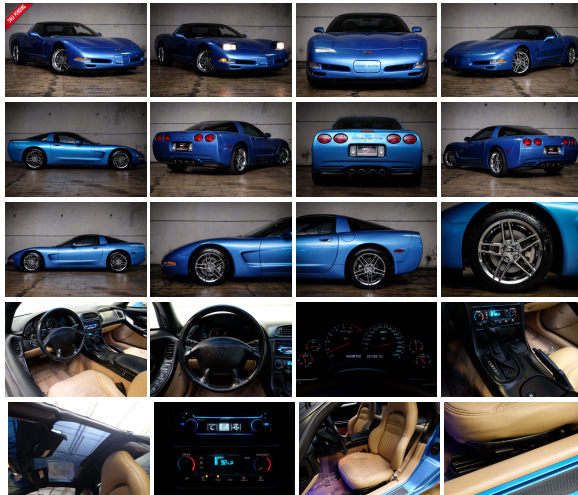

2000 Chevrolet Corvette

View this car on our website at autoparkdallas.com/6687171/ebrochure

Our Price **\$11,995**

Specifications:

Year:	2000
VIN:	1G1YY22G0Y5103217
Make:	Chevrolet
Model/Trim:	Corvette
Condition:	Pre-Owned
Body:	Coupe
Exterior:	Nassau Blue Metallic
Engine:	5.7L (346) SFI V8 ENGINE
Interior:	Light Oak Leather
Transmission:	4-SPEED ELECTRONICALLY-CONTROLLED AUTOMATIC TRANSMISSION W/OD
Mileage:	107,305
Drivetrain:	Rear Wheel Drive
Economy:	City 17 / Highway 25

AutoPark Dallas is excited to offer you this 2000 Chevrolet Corvette for sale! There is not a soul that does not know the Corvette, with its signature look and being a low-profile sport car. These bald eagle screaming U.S. born beauties are a thrill to drive and always stand out in any crowded car meet or parking lot. Our Corvette here APD was handled with love by its previous and dressed up nicely with some Replica C6 chrome wheels! Come swing by our indoor 16,000 Sq Ft Showroom located in Addison, Tx. and check out this piece of American sport car history parked amongst our inventory of 100+ other unique and luxury vehicles!

2000 Chevrolet Corvette

Clean CarFax!

Nassau Blue Metallic Exterior

Light Oak Leather Interior

Kenwood Stereo w/ Bluetooth

Modified Open-Air Intake System

Replica C6 Chrome Wheels

Dual Climate Controls

Removable Transparent Blue Tint Roof Panel

Driver Seat Memory

Bose Premium Audio System

5.7L SFI V8 Engine

4-Speed Automatic Transmission

Rear Wheel Drive

Professionally Detailed!

Well Maintained!