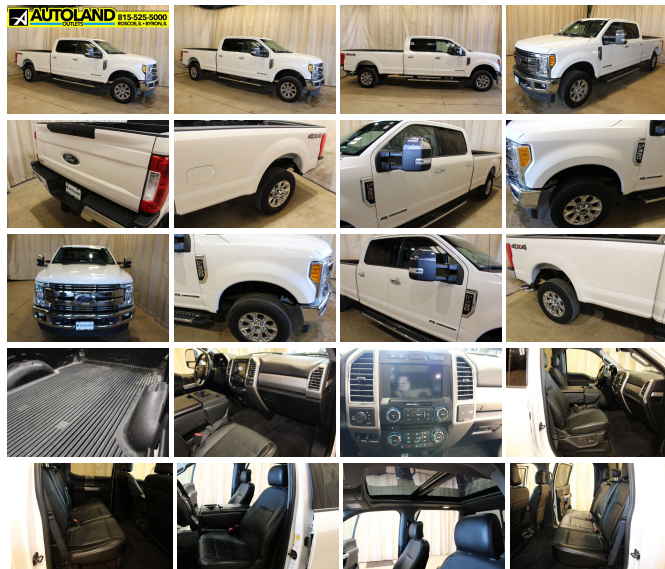

2017 Ford Super Duty F-350 diesel 4x4 Lariat

View this car on our website at autolandoutlets.com/6686722/ebrochure

Our Price **\$53,746**

Specifications:

Year:	2017
VIN:	1FT8W3BTXHEB25399
Make:	Ford
Stock:	10117
Model/Trim:	Super Duty F-350 diesel 4x4 Lariat
Condition:	Pre-Owned
Body:	Pickup Truck
Exterior:	White Platinum Metallic Tri-Coat
Engine:	ENGINE: 6.7L POWER STROKE V8 TURBO DIESEL B20
Interior:	Black Leather
Transmission:	TRANSMISSION: TORQSHIFT 6-SPEED AUTOMATIC
Mileage:	26,764
Drivetrain:	4 Wheel Drive