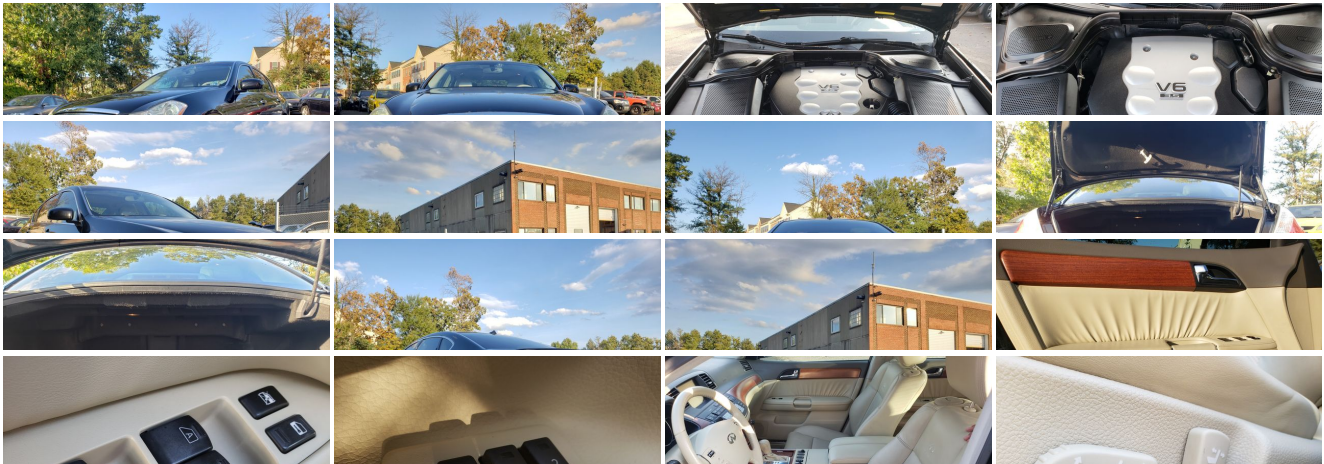

- Photos
- Details
- Contact

Specifications:

Year:	2006
VIN:	JNKAY01F16M262903
Make:	INFINITI
Stock:	262903
Model/Trim:	M35 BASE
Condition:	Pre-Owned
Body:	Sedan
Exterior:	BLACK
Engine:	3.5L DOHC 24-valve aluminum-alloy V6 engine
Interior:	BLACK Leather
Mileage:	140,410
Drivetrain:	All Wheel Drive
Economy:	City 17 / Highway 24

Exterior

- Aluminum doors/hood/trunk lid
- Pwr tilt/sliding tinted glass sunroof w/one-touch open/close & sliding sunshade
- Halogen headlights w/auto-on/off- Integrated front fog lights- LED taillights
- UV-reducing tinted glass- Dual heated pwr mirrors w/reverse tilt-down
- Speed-sensing intermittent windshield wipers