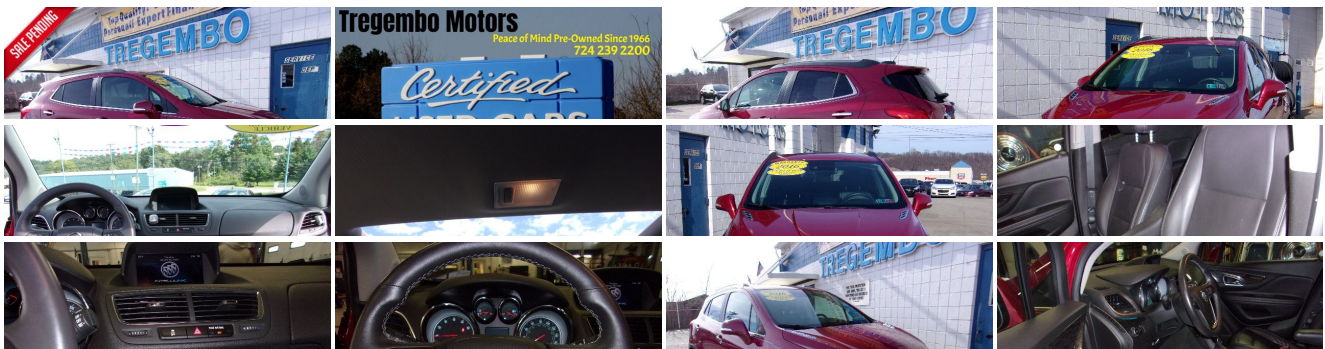

Photos

Details

Contact

Specifications:

| | |
|----------------------|--|
| Year: | 2016 |
| VIN: | KL4CJHSB2GB593005 |
| Make: | Buick |
| Stock: | 593005 |
| Model/Trim: | Encore AWD Premium |
| Condition: | Pre-Owned |
| Body: | SUV |
| Exterior: | Winterberry Red Metallic |
| Engine: | ENGINE, ECOTEC TURBO 1.4L VARIABLE VALVE TIMING DOHC 4-CYLINDER SEQUENTIAL MFI |
| Interior: | Ebony Leather |
| Transmission: | TRANSMISSION, 6-SPEED AUTOMATIC, ELECTRONICALLY-CONTROLLED WITH OVERDRIVE |
| Mileage: | 33,400 |
| Drivetrain: | All Wheel Drive |
| Economy: | City 23 / Highway 30 |