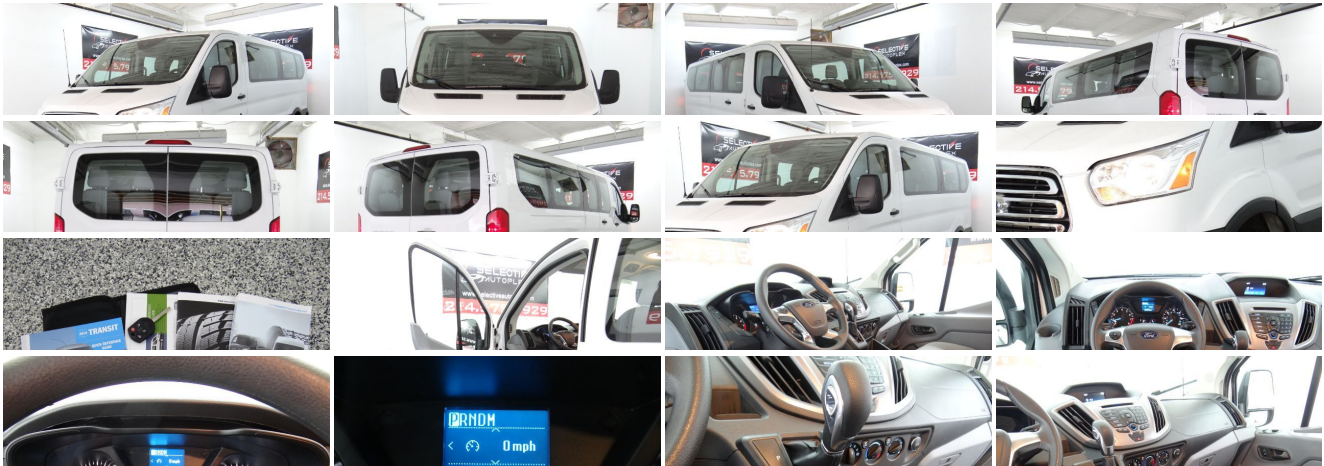

2019 Ford Transit 350 Wagon XLT Low Roof 60/40 Pass. 148in WB, BACKUP CAM

Our Price \$28,700

View this vehicle on our website at selectiveautoplex.com

214-575-7929

1010 Hutton Drive , Carrollton, TX 75006

Photos

Details

Contact

Specifications:

Year:	2019
VIN:	1FBZX2ZM4KKA11213
Make:	Ford
Stock:	PKKA11213
Model/Trim:	Transit 350 Wagon XLT Low Roof 60/40 Pass. 148in WB, BACKUP CAM
Condition:	Pre-Owned
Exterior:	Oxford White
Interior:	Pewter Cloth
Mileage:	24,860
Drivetrain:	Front Wheel Drive

Vehicle Description

LIFETIME WARRANTY, 3.7L V6, FWD, automatic, 2 Sets of Keys, cloth seats, back up camera, trailer assist, bluetooth, CD player, cruise control, steering wheel controls, power locks/mirrors/windows.