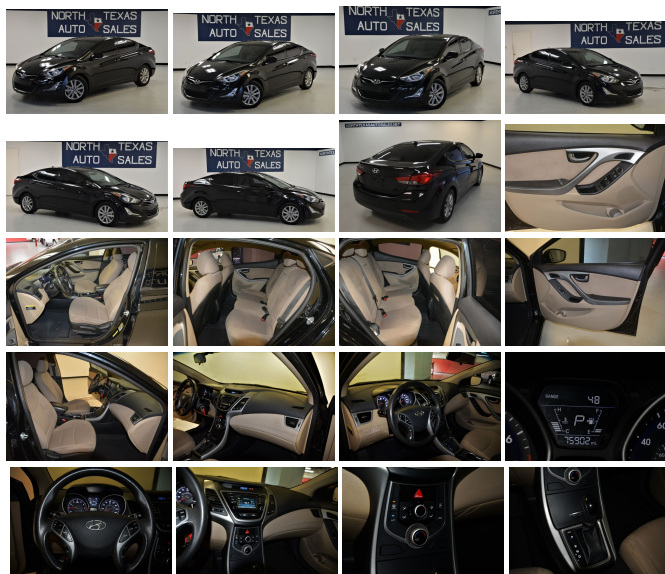

2016 Hyundai Elantra SE 1 Owner

View this car on our website at northtexasautosales.net/6685262/ebrochure

Our Price **\$9,995**

Specifications:

Year:	2016
VIN:	5NPDH4AE4GH707644
Make:	Hyundai
Model/Trim:	Elantra SE 1 Owner
Condition:	Pre-Owned
Body:	Sedan
Exterior:	Phantom Black
Engine:	Engine:1.8L DOHC 16V 4-Cylinder D-CVVT MPI
Interior:	Beige Cloth
Mileage:	75,878
Drivetrain:	Front Wheel Drive
Economy:	City 28 / Highway 38

Exterior

- Aero-Composite Halogen Daytime Running Headlamps w/Delay-Off
- Black Side Windows Trim and Black Rear Window Trim - Body-Colored Door Handles
- Body-Colored Front Bumper- Body-Colored Power Side Mirrors w/Manual Folding
- Body-Colored Rear Bumper w/Gray Rub Strip/Fascia Accent- Clearcoat Paint
- Fixed Rear Window w/Defroster- Front Windshield -inc: Sun Visor Strip
- Fully Galvanized Steel Panels- Grille w/Chrome Bar- Light Tinted Glass
- Perimeter/Approach Lights- Spare Tire Mobility Kit- Tires: P195/65R15
- Trunk Rear Cargo Access- Variable Intermittent Wipers- Wheels: 15" Steel w/Covers