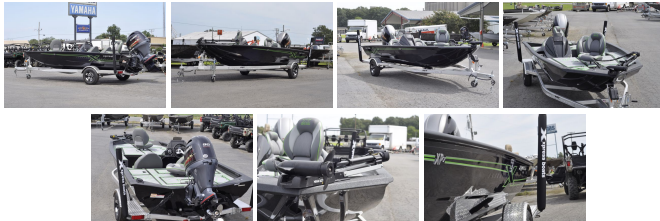

2020 Xpress XP7

View this car on our website at whiteriverpowersports.com/6684558/ebrochure

Our Price **\$23,495**

Specifications:

| | |
|-------------------|--|
| Year: | 2020 |
| VIN: | JBC97859F920 |
| Make: | Xpress |
| Model: | XP7 |
| Condition: | New |
| Hull: | Aluminum |
| Length: | 17 ft |
| Exterior: | - |
| Interior: | - |
| Engine: | 2020 Yamaha VMAX Single outboard 90 HP |

Hydro-Dynamic II Hull
X-Wing Fiberglass Console
Choice of Paint w/Xtreme Coat Liner
All Welded Construction
Wide Front Deck
Xtreme Coat Under Lids and in Seat Box
Longitudinal Rib Construction
Unibody Injected Foam Construction
2 Fold Down Fishing Seats with 13" Extensions
8 Gauge Trolling Motor Harness
Tach, Trim, Fuel & Water PSI Gauges
Flush Mount Controls
2 Aerated Livewells, Front and Rear Deck 3 Seat Bases Across Front Deck
Bilge Pump
Tinted Windshield
Front Deck Storage
Humminbird PiranhaMax 4 Graph
Minn Kota 45 Edge Trolling Motor
Built in Fuel Tank
Tuck and Roll Passenger and Driver Seats w/ Storage Box
Running Lights
Built in Lockable Rod Box
BackTrack Single Axle Aluminum Trailer w/ Alum Wheels