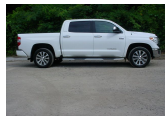

2016 Honda CR-V EX-L 4x4 w/Navi

View this car on our website at toddscarteam.com/6684178/ebrochure

Our Price **\$21,900**

Specifications:

Year:	2016
VIN:	5J6RM4H77GL105450
Make:	Honda
Stock:	105450
Model/Trim:	CR-V EX-L 4x4 w/Navi
Condition:	Pre-Owned
Body:	SUV
Exterior:	White Diamond Pearl
Engine:	Engine: 2.4L I-4 16-Valve DOHC i-VTEC
Interior:	Black Leather
Mileage:	31,300
Drivetrain:	All Wheel Drive
Economy:	City 25 / Highway 31