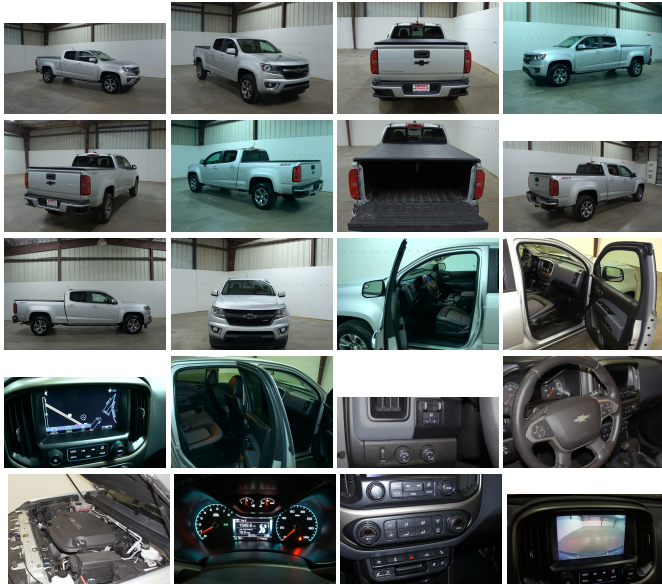

2017 Chevrolet Colorado 4WD Z71

View this car on our website at arcolaautosales.com/6683754/ebrochure

Our Price **\$28,750**

Retail Value **\$31,925**

Specifications:

Year: 2017
VIN: 1GCGTDEN7H1284962
Make: Chevrolet
Stock: 962284
Model/Trim: Colorado 4WD Z71
Condition: Pre-Owned
Body: Pickup Truck
Exterior: Silver Ice Metallic
Engine: ENGINE, 3.6L DI DOHC V6 VVT
Interior: Jet Black Leather
Transmission: TRANSMISSION, 8-SPEED AUTOMATIC
Mileage: 20,170
Drivetrain: 4 Wheel Drive
Economy: City 17 / Highway 24

ONE OWNER V-6 4X4 LOADED NAVIGATION TRAILER TOW PKG
HEATED SEATS ALL POWER REMOTE START SAVE THOUSANDS
OVER NEW!

2017 Chevrolet Colorado 4WD Z71

Arcola Auto Sales - 318-949-2386 - View this car on our website at arcolaautosales.com/6683754/ebrochure

Exterior

- Bumper, rear body-color- Cargo box light, back of cab - CornerStep, rear bumper
- Door handles, body-color- Fog lamps, front- Glass, windshield shade band
- Headlamps, projector-type- Mirror, spotter, located in corner of driver-side outside mirror
- Mirrors, outside power-adjustable, body-color, manual-folding- Moldings, Black beltline
- Pickup box

Option Packages

Factory Installed Packages

ENGINE, 3.6L DI DOHC V6 VVT
 (308 hp [230.0 kW] @ 6800 rpm,
 275 lb-ft of torque [373 N-m]
 @ 4000 rpm)

TRANSMISSION, 8-SPEED AUTOMATIC

AUDIO SYSTEM FEATURE, BOSE
 PREMIUM 7-SPEAKER SYSTEM
 \$500