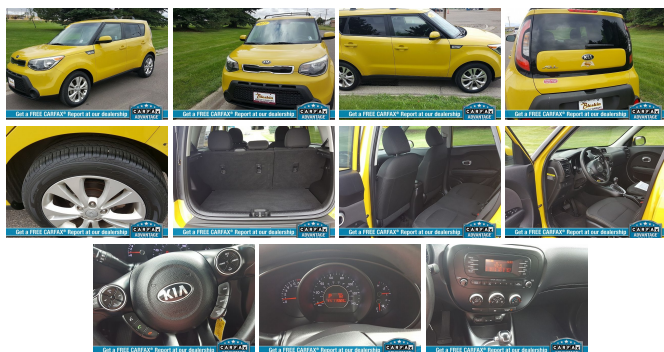

2015 Kia Soul +

View this car on our website at bleskinmotors.com/6683285/ebrochure

Our Price **\$9,995**

Specifications:

Year:	2015
VIN:	KNDJP3A51F7116013
Make:	Kia
Stock:	19268
Model/Trim:	Soul +
Condition:	Pre-Owned
Body:	Sedan
Exterior:	Gold
Interior:	Cloth
Mileage:	115,854
Drivetrain:	Front Wheel Drive
Economy:	City 23 / Highway 31

Exterior

- Wheels: 17" x 6.5J Alloy- Tires: P215/55R17- Spare Tire Mobility Kit- Clearcoat Paint
- Body-Colored Front Bumper w/Black Rub Strip/Fascia Accent
- Body-Colored Rear Bumper- Black Side Windows Trim and Black Front Windshield Trim
- Body-Colored Door Handles- Body-Colored Power Heated Side Mirrors w/Manual Folding
- Fixed Rear Window w/Fixed Interval Wiper and Defroster- Deep Tinted Glass
- Variable Intermittent Wipers- Front Windshield -inc: Sun Visor Strip
- Fully Galvanized Steel Panels- Black Grille w/Chrome Surround
- Liftgate Rear Cargo Access- Tailgate/Rear Door Lock Included w/Power Door Locks
- Auto Off Aero-Composite Halogen Headlamps