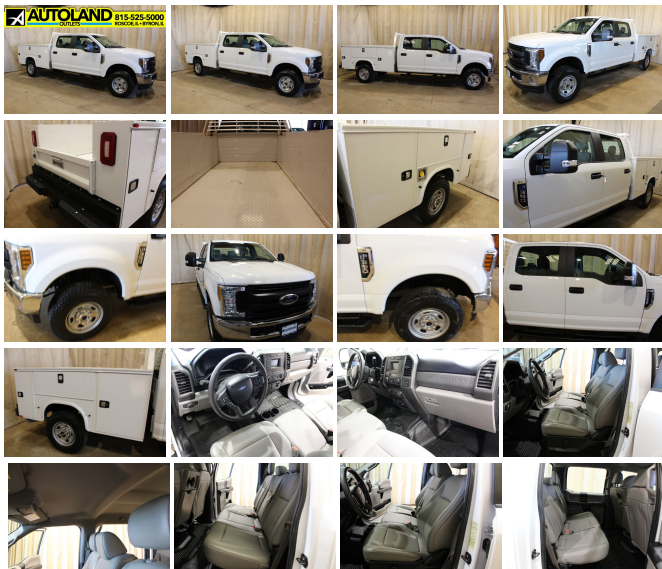

2019 Ford Super Duty F-350 utility diesel 4x4 XL

View this car on our website at autolandoutlets.com/6682161/ebrochure

Our Price **\$49,746**

Specifications:

| | |
|---------------|--|
| Year: | 2019 |
| VIN: | 1FD8W3B67KEC91554 |
| Make: | Ford |
| Stock: | 10127 |
| Model/Trim: | Super Duty F-350 utility diesel 4x4 XL |
| Condition: | Pre-Owned |
| Body: | Pickup Truck |
| Exterior: | Oxford White |
| Engine: | ENGINE: 6.2L 2-VALVE SOHC EFI NA V8 FLEX-FUEL |
| Interior: | Gray Vinyl |
| Transmission: | TRANSMISSION: TORQSHIFT 6-SPEED AUTOMATIC (6R140) |
| Mileage: | 5,623 |
| Drivetrain: | 4 Wheel Drive |

Autoland Outlets is proud to offer this 2019 Ford F-350 Crew Cab diesel 4x4 utility truck options include 3.73 rear ratio, Power equipment group, Snow plow package, Steel 18 wheels, Cruise control, 11500 gvwr, Daytime running lights the list goes on and on call us now at 1-815-525-5000

Option Packages

Factory Installed Packages

ENGINE: 6.2L 2-VALVE SOHC EFI NA V8 FLEX-FUEL

-inc: Flex-Fuel badge on fleet orders only

TRANSMISSION: TORQSHIFT 6-SPEED AUTOMATIC (6R140)

-inc: SelectShift

DAYTIME RUNNING LAMPS (DRL)