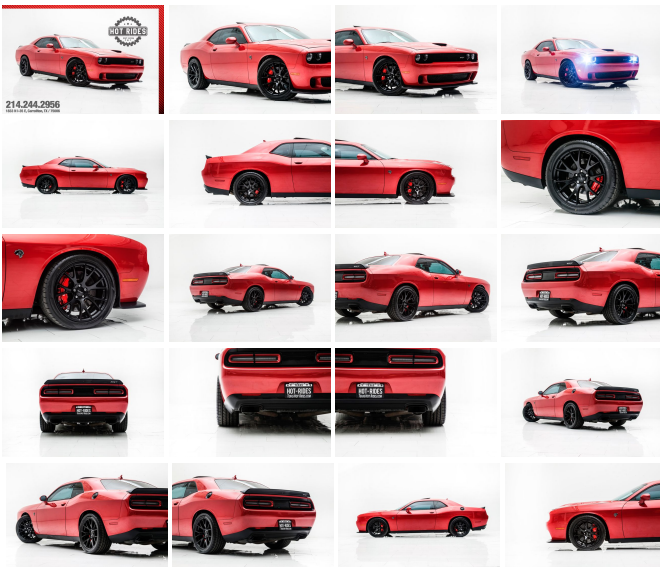

# 2016 Dodge Challenger SRT Hellcat

View this car on our website at [texashotrides.com/6681686/ebrochure](http://texashotrides.com/6681686/ebrochure)

**214.244.2956**  
1833 N I-35 E, Carrollton, TX / 75006

## 201 DODGE CHALLENGER **SRT HELLCAT** IN REDLINE RED PEARLCOAT!!

Looking for that all around amazing performance car? Look no further than the Dodge Hellcat line! Dodge has accompanied jawdropping performance, stylish retro looks, smooth driving characteristics, and storied history all in bundle! With its neck-snapping fast modern **707-HP** Supercharged 6.2L Hemi engine the Hellcat demands respect among any auto enthusiast! Quiet yet comfortable, the interior on this Challenger is one of the most comfortable you will experience. Black suede and leather seats paired with suede door panels showcase an elegant & modern luxury interior that is sure to leave you impressed (don't forget about the heated & cooled seats!) If you're looking for the best "bang for the buck" when it comes to power, performance, comfort, & reliability, LOOK NO FURTHER! You can't go wrong with the new Hellcats! We at THR are all enthusiasts and are VERY impressed with the SRT Hellcat line. Come out and drive it! WE GUARANTEE YOU WILL LOVE THIS CAR!

# WE FINANCE!

BEAUTIFUL DARK PEARL REDEXTERIOR

LUXURIOUS BLACK LEATHER & SUEDE  
INTERIOR

JAW-DROPPING 707-HP SUPERCHARGED V8  
ENGINE

SMOOTH 8-SPEED AUTOMATIC TRANSMISSION

LOADED WITH MANY OPTIONS!

FULL SEPIA LEATHER INTERIOR PACKAGE