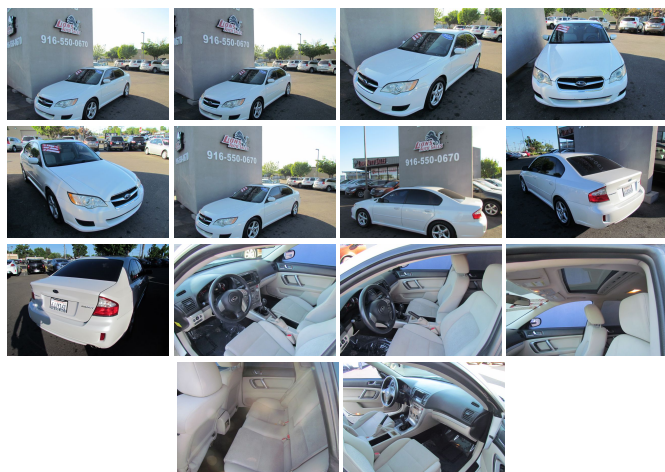

2009 Subaru Legacy Special Edition

View this car on our website at lionsautosales.net/6681331/ebrochure

Our Price **\$7,995**

Specifications:

Year:	2009
VIN:	4S3BL616896223659
Make:	Subaru
Model/Trim:	Legacy Special Edition
Condition:	Pre-Owned
Body:	Sedan
Exterior:	White
Engine:	2.5L SOHC SMPi 16-valve 4-cyl boxer engine
Interior:	Gray Cloth
Mileage:	116,621
Drivetrain:	All Wheel Drive
Economy:	City 20 / Highway 26

Exterior

- 17" alloy wheels- 205/50R17 all-season tires
- Aerodynamic body color body-side ground effects
- Automatic-off 4-beam halogen headlights- Body color body-side molding
- Body color door handles- Body color fold away pwr mirrors- Pwr moonroof
- Variable intermittent windshield wipers

Mechanical

- 2.5L SOHC SMPI 16-valve 4-cyl boxer engine - 4-wheel disc brakes
- 5-speed manual transmission- All-wheel drive- Electronic throttle control (ETC)
- I-Active valve lift system- Independent front/rear suspension- Pwr-assisted steering