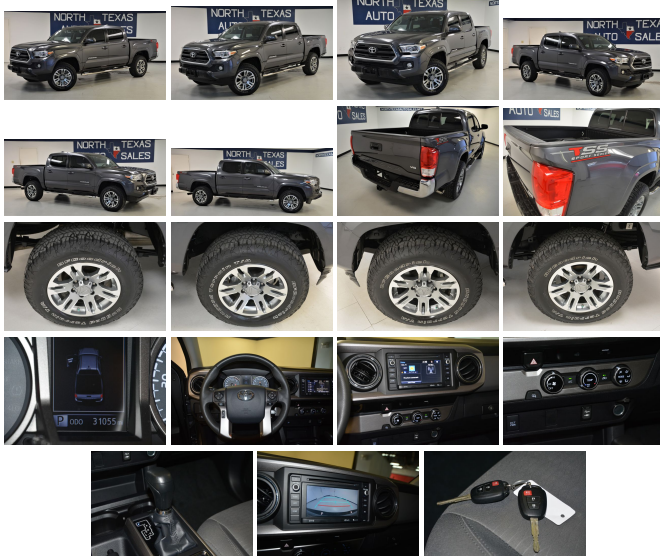

2016 Toyota Tacoma SR5 TSS Sport

View this car on our website at northtexasautosales.net/6680985/ebrochure

Our Price **\$27,995**

Specifications:

Year:	2016
VIN:	5TFAZ5CN6GX015084
Make:	Toyota
Model/Trim:	Tacoma SR5 TSS Sport
Condition:	Pre-Owned
Body:	Pickup Truck
Exterior:	Gray
Engine:	Engine: 3.5L Atkinson-Cycle V6 -inc: VVT-iW wider intake and VVT-i exhaust
Interior:	Black Cloth
Mileage:	30,702
Drivetrain:	Rear Wheel Drive
Economy:	City 19 / Highway 24

- Urethane Gear Shift Knob

Exterior

- Auto Off Projector Beam Halogen Daytime Running Headlamps
- Black Grille w/Chrome Surround
- Black Side Windows Trim, Black Front Windshield Trim and Black Rear Window Trim
- Body-Colored Door Handles- Body-Colored Front Bumper w/1 Tow Hook
- Body-Colored Power Side Mirrors w/Manual Folding
- Chrome Rear Step Bumper w/Black Rub Strip/Fascia Accent - Clearcoat Paint
- Deep Tinted Glass- Front Fog Lamps
- Full-Size Spare Tire Stored Underbody w/Crankdown- Fully Galvanized Steel Panels
- Integrated Storage- LED Brakelights- Regular Composite Box Style
- Sliding Rear Window- Steel Spare Wheel- Tailgate Rear Cargo Access
- Tailgate/Rear Door Lock Included w/Power Door Locks- Tires: P245/75R16 AS
- Variable Intermittent Wipers- Wheels: 16" x 7J+30 Style Steel Disc