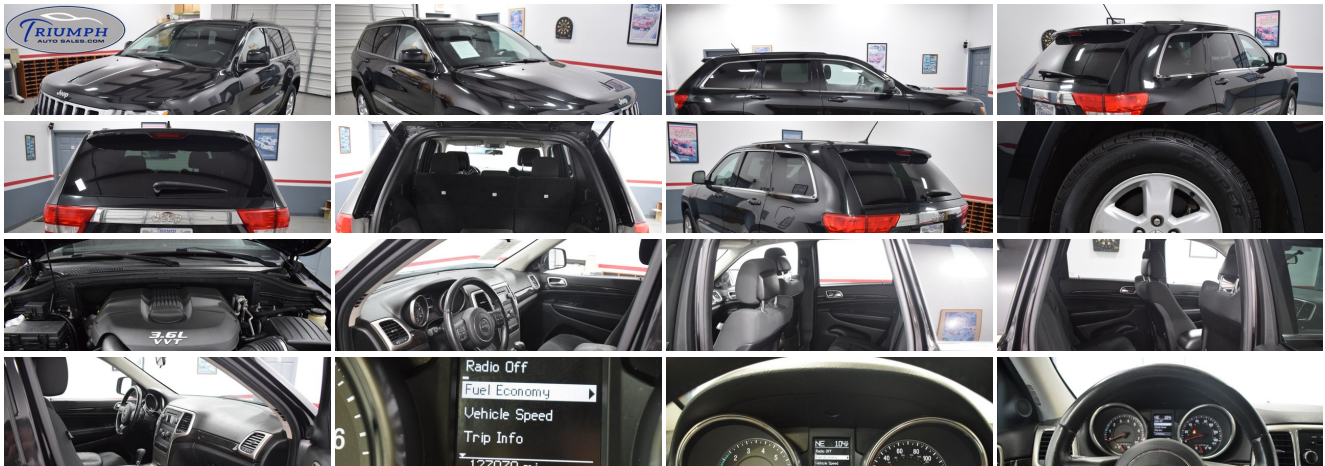

2013 Jeep Grand Cherokee Laredo

Dean Marchbanks 901-297-0369

Our Price \$11,288

Retail Value \$15,665

View this vehicle on our website at triumphautosales.com

901-297-0369

4875 Elmore Rd. , Memphis, TN 38128

Photos

Details

Contact

Specifications:

Year:	2013
VIN:	1C4RJEAG6DC597642
Make:	Jeep
Stock:	W15862
Model/Trim:	Grand Cherokee Laredo
Condition:	Pre-Owned
Body:	SUV
Exterior:	True Blue Pearl
Engine:	3.6L VVT V6 FLEX FUEL ENGINE
Interior:	Dark Graystone/Medium Graystone Cloth
Transmission:	6-SPEED AUTOMATIC TRANSMISSION
Mileage:	127,070
Drivetrain:	Rear Wheel Drive
Economy:	City 17 / Highway 23

Vehicle Description

2013 Jeep Grand Cherokee Laredo 2WD, Automatic Transmission, Cloth Seats, All Power Options, Good Tires, 3.6 V6, AUX/USB Ports, AM/FM/CD/MP3/Sat Radio, and much much more. Please "CALL TODAY" and set a time to stop by!!!