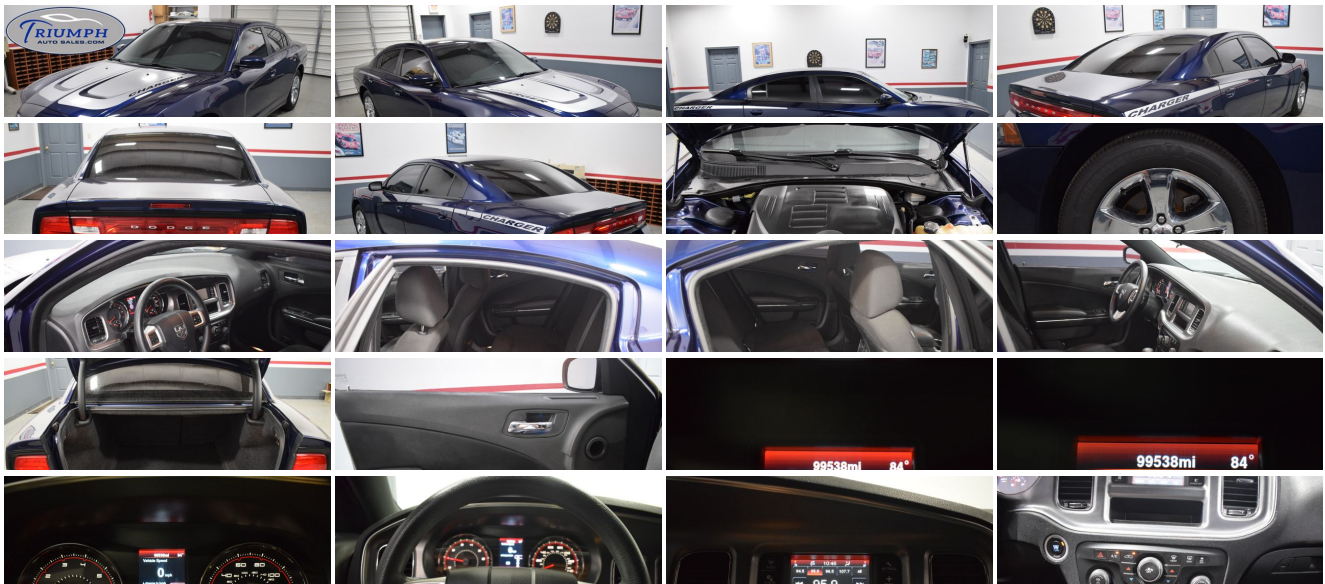

## Specifications:

<b>Year:</b>	2014
<b>VIN:</b>	<a href="#">2C3CDXBG9EH192434</a>
<b>Make:</b>	Dodge
<b>Stock:</b>	HW-16194
<b>Model/Trim:</b>	Charger SE
<b>Condition:</b>	Pre-Owned
<b>Body:</b>	Sedan
<b>Exterior:</b>	Jazz Blue Pearlcoat
<b>Engine:</b>	ENGINE: 3.6L V6 24V VVT
<b>Interior:</b>	Black
<b>Mileage:</b>	99,537
<b>Drivetrain:</b>	Rear Wheel Drive
<b>Economy:</b>	City 18 / Highway 27