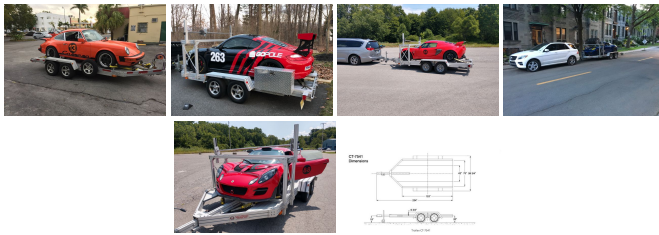

2020 Trailex Model CT-7541

View this car on our website at trackfocusedmotorsports.com/6679701/ebrochure

Our Price **\$0**

Specifications:

Year:	2020
VIN:	33333333333333336
Make:	Trailex Model
Model/Trim:	CT-7541
Condition:	Pre-Owned
Engine:	0 cc
Exterior:	Gray
Mileage:	0
Hours:	0

The CT-7541 is perfect for Porsche, Mazda, Subaru, Acura, Lexus, Mitsubishi, Nissan, and many other small to mid-size cars. Includes 8' aluminum loading ramps, LED lights and anodized aluminum construction.

Brand : Trailex
Model : CT-7541 (surge or electric brakes)
Overall Width : 99 3/4"
Overall Length : 234"
Ramps : 8' Ramps
Carrying Capacity : 4100 lbs
Weight : 845 lbs
Fender Height : 6 3/4"

Additional Info