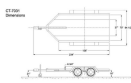

2020 Trailex Model CT-7031

View this car on our website at trackfocusedmotorsports.com/6679697/ebrochure

Our Price **$0**

Specifications:

Year:	2020
VIN:	22222222222222226
Make:	Trailex Model
Model/Trim:	CT-7031
Condition:	New
Engine:	0 cc
Exterior:	Gray
Mileage:	0
Hours:	0

The CT-7031 is the perfect lightweight and small frame trailer. This trailer can be towed by a variety of vehicles. Great for Porsche, Lotus, Corvette, Mazda, BMW and many other sport cars. Comes with 11' aluminum ramps, LED lights and anodized aluminum construction.

Brand : Trailex
Model : CT-7031 (surge or electric brakes)
Overall Width : 94 1/2"
Overall Length : 234"
Ramps : 8' Ramps
Carrying Capacity : 3100 lbs
Weight : 835 lbs
Fender Height : 6 3/4"

Accessories include:

- Aluminum Diamond Plate Storage Box
- Tire Rack
- Front Shield with Easy Access Zipper
- Spare Tire and carrier
- Enclosed Aluminum Floor
- Colored Reflective Striping
- Electric or Manual Winch

2020 Trailex Model CT-7031

Track Focused Motorsports - 361-371-7000 - View this car on our website at trackfocusedmotorsports.com/6679697/ebrochure