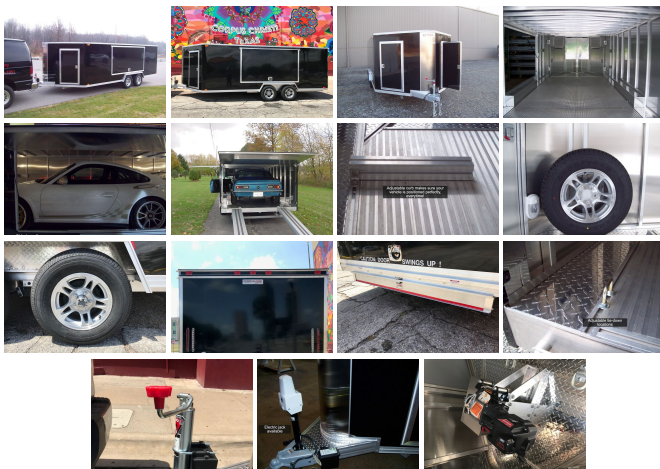

This is a brand new trailer. Trailex Enclosed CTE-84180T is the lightest aluminum enclosed car trailer on the market at 2200lb. The Trailex enclosed aluminum car trailer can be towed by most SUV's. Great for Porsche, Lamborghini, Ferrari, Ford GT, Corvette, BMW, Lotus and almost all other brands. Total height is under 7' total height and will likely fit in your garage. The CTE-84180T comes standard with a large swing side door which allows you to drive your car into the trailer, open your car door fully and step out of your vehicle. No need to crawl out of your window or risk banging your car door against the trailer wall. 11' ramps are included standard. These extra-long ramps allow for the lowest of profile cars to enter the trailer with ease. The aerodynamic front improves fuel economy and two front access doors allow easy access to front tie-downs. LED external lights, dead-bolt locks, and interior lighting are all standard on the Trailex CTE-84180T.

Model : Trailex CTE-84180T with Electric Brakes

Overall Size : 8'6" Width | 6'11" Height

Type : Extruded Aluminum Car Trailer

Ramp Length : 11'

Rear Door Opening : 54" H x 94" W

Width Between Fenders: 84"

Drivers Side Awing Door: 46" H x 94" W

Interior Height : 4' 11"

Interior Width : 94" (Wall to Wall)

Options that can be added are tire rack, spare tire, electric winch, remote control, floor box, storage box up front as well as added height from 6", 12" and 18".