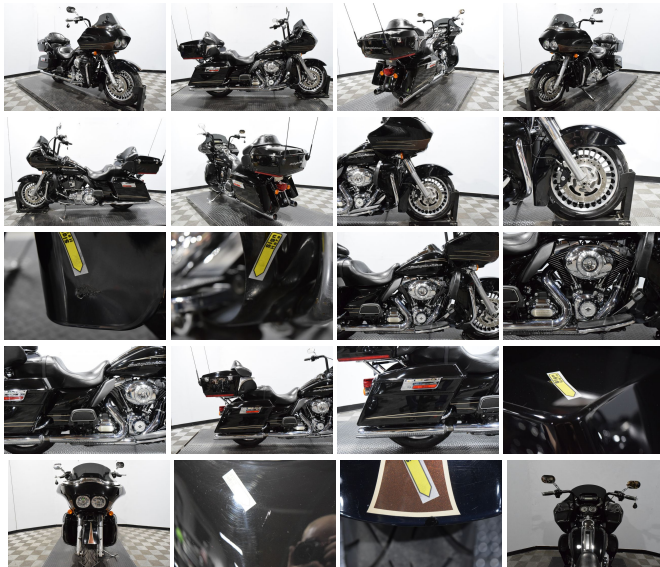

2012 Harley-Davidson FLTRU - Road Glide® Ultra

View this car on our website at vtwinpartners.com/6679012/ebrochure

Our Price **\$0**

Specifications:

Year:	2012
VIN:	1HD1KGM12CB646979
Make:	Harley-Davidson
Model/Trim:	FLTRU - Road Glide® Ultra
Condition:	Pre-Owned
Engine:	1690 cc
Exterior:	Black
Transmission:	6-Speed
Mileage:	50,182

YOU ARE LOOKING AT A 2012 HARLEY DAVIDSON ROAD GLIDE ULTRA (FLTRU) WITH 50,182 MILES ON IT. IT IS VIVID BLACK IN COLOR AND POWERED BY A 1690CC (103") FUEL INJECTED ENGINE AND 6 SPEED TRANSMISSION. THE BIKE COMES WITH ABS BRAKES, CRUISE CONTROL, 1 KEY, 1 REMOTE, AND FACTORY SECURITY SYSTEM.

THERE ARE SOME EXTRAS ON THE BIKE WHICH INCLUDE SCREAMIN' EAGLE SLIP-ON MUFFLERS (399.95), BLACK APE HANGER BARS (194.95), CHROME GRIPS (69.95), MIRRORS (99.95), AND WINDSHIELD MOLDING (149.95).

THE BIKE HAS A SMALL IMPRESSION AND TOUCHUPS ON THE FRONT FENDER AND TOUCHUPS ON THE FRONT FAIRING, LOWER FAIRINGS, TANK, AND SADDLEBAGS. THE CHROME AND ALUMINUM ARE IN GOOD CONDITION WITH THE EXCEPTION OF OXIDATION ON THE FORK LOWERS. THE TIRES HAVE GOOD TREAD LEFT ON THEM.