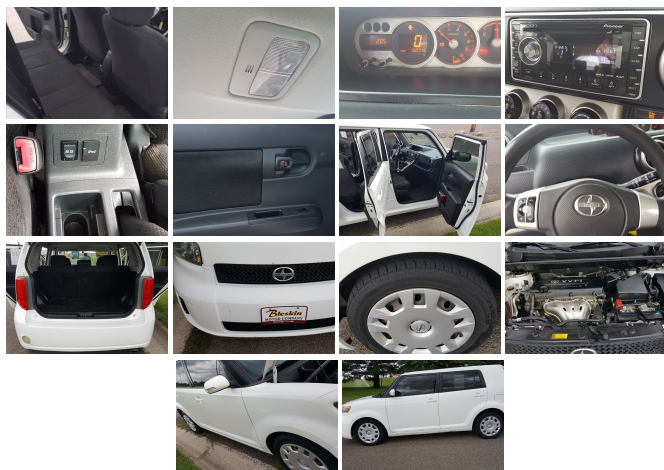

## 2008 Scion xB 5d Wagon 5spd

View this car on our website at [bleskinmotors.com/6677456/ebrochure](http://bleskinmotors.com/6677456/ebrochure)

Our Price **\$4,995**

### Specifications:

<b>Year:</b>	2008
<b>VIN:</b>	JTLKE50E581012710
<b>Make:</b>	Scion
<b>Stock:</b>	19163B
<b>Model/Trim:</b>	xB 5d Wagon 5spd
<b>Condition:</b>	Pre-Owned
<b>Body:</b>	Wagon
<b>Exterior:</b>	WHITE
<b>Engine:</b>	2.4L DOHC SMPI 16-valve VVT-i I4 engine
<b>Interior:</b>	Black Cloth
<b>Mileage:</b>	150,682
<b>Drivetrain:</b>	Front Wheel Drive
<b>Economy:</b>	City 22 / Highway 28

2008 Scion xB 5d Wagon 5spd

Bleskin Motor Company - 406-771-4691 - View this car on our website at [bleskinmotors.com/6677456/ebrochure](http://bleskinmotors.com/6677456/ebrochure)

**Our Location :**

2008 Scion xB 5d Wagon 5spd

### Interior

- Sport front bucket seats w/driver seat height adjustment & armrest
- 60/40 split fold flat rear seat w/under-seat storage tray - Fabric seat trim- Center console
- Cup holders- Tilt steering wheel w/audio controls
- Instrumentation-inc: speedometer, tachometer, trip computer
- Deep orange instrument panel illumination- Tire pressure monitor system- Aux pwr outlet
- Pwr windows w/1-touch auto-down driver window- Pwr door locks- Remote keyless entry
- Cruise control- Air conditioning- Rear window defogger
- 160-watt Pioneer AM/FM stereo w/CD/MP3/WMA player-inc: satellite radio capability, Sound Retouch digital equalization, Scion sound processing, (6) speakers, auxiliary audio input jack, customizable welcome screen
- Roof mounted audio antenna - Digital clock
- Driver & front passenger sunvisor w/vanity mirror- Cargo area under-floor storage