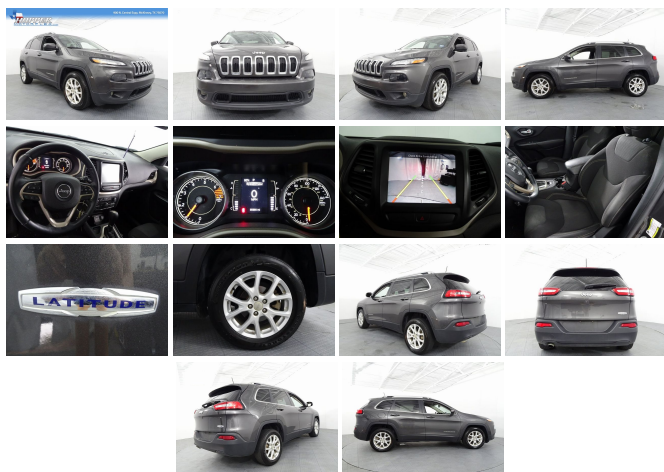

2017 Jeep Cherokee Latitude

View this car on our website at hoppermotorplex.com/6676901/ebrochure

Our Price **\$12,618**

Specifications:

Year:	2017
VIN:	1C4PJLCB0HW523618
Make:	Jeep
Stock:	23618X
Model/Trim:	Cherokee Latitude
Condition:	Pre-Owned
Body:	SUV
Exterior:	Granite Crystal Metallic Clearcoat
Interior:	black Cloth
Mileage:	85,858
Drivetrain:	Front Wheel Drive
Economy:	City 21 / Highway 29

2017 Jeep Cherokee Latitude granite crystal metallic clearcoat 4D Sport Utility FWD 9-Speed 948TE Automatic 2.4L 4-Cylinder SMPI SOHC MULTI POINT INSPECTION!!!, QUALIFIES FOR VIP!+!.

21/30 City/Highway MPG

Exterior

- Wheels: 17" x 7" Aluminum- Tires: P225/60R17 BSW AS- Spare Tire Mobility Kit
- Body-Colored Front Bumper w/Black Rub Strip/Fascia Accent- Black Rear Bumper
- Chrome Side Windows Trim- Body-Colored Door Handles
- Black Bodyside Cladding and Black Fender Flares
- Body-Colored Power Side Mirrors w/Manual Folding
- Fixed Rear Window w/Fixed Interval Wiper and Defroster- Deep Tinted Glass
- Variable Intermittent Wipers- Composite/Galvanized Steel Panels- Lip Spoiler
- Black Grille w/Chrome Surround- Front License Plate Bracket- Active Grille Shutters
- Liftgate Rear Cargo Access- Tailgate/Rear Door Lock Included w/Power Door Locks
- Roof Rack Rails Only
- Fully Automatic Projector Beam High Intensity Low/High Beam Daytime Running Headlamps w/Delay-Off
- Front Fog Lamps- LED Brakelights- Perimeter/Approach Lights