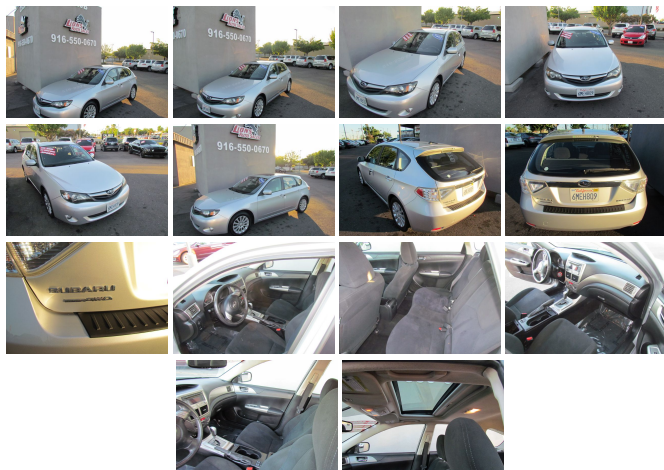

2010 Subaru Impreza i Premium

View this car on our website at lionsautosales.net/6676642/ebrochure

Our Price **\$8,995**

Specifications:

Year:	2010
VIN:	JF1GH6B68AH827555
Make:	Subaru
Model/Trim:	Impreza i Premium
Condition:	Pre-Owned
Body:	Wagon
Exterior:	Silver
Engine:	2.5L SOHC SMPI 16-valve 4-cyl boxer engine
Interior:	Black Cloth
Mileage:	107,065
Drivetrain:	All Wheel Drive
Economy:	City 20 / Highway 26

2010 Subaru Impreza i Premium

Lions Auto Sales - (916) 550-0670 - View this car on our website at lionsautosales.net/6676642/ebrochure

Our Location :

2010 Subaru Impreza i Premium
Lions Auto Sales - (916) 550-0670 - View this car on our website at lionsautosales.net/6676642/ebrochure

Exterior

- 16" x 6.5" 12-spoke alloy wheels - Body color exterior door handles
- Body color foldable pwr mirrors- P205/55R16 all-season tires- Rear spoiler
- Rear window wiper- Variable intermittent windshield wipers w/washers

Mechanical

- 2.5L SOHC SMPI 16-valve 4-cyl boxer engine
- 4-speed electronic direct control automatic transmission w/SPORTSHIFT
- 4-wheel disc brakes
- 4-wheel independent strut-type front suspension w/lower L-arm (2009)- All-wheel drive
- Double wishbone rear suspension w/upper A-arm (2009)- Pwr rack-and-pinion steering