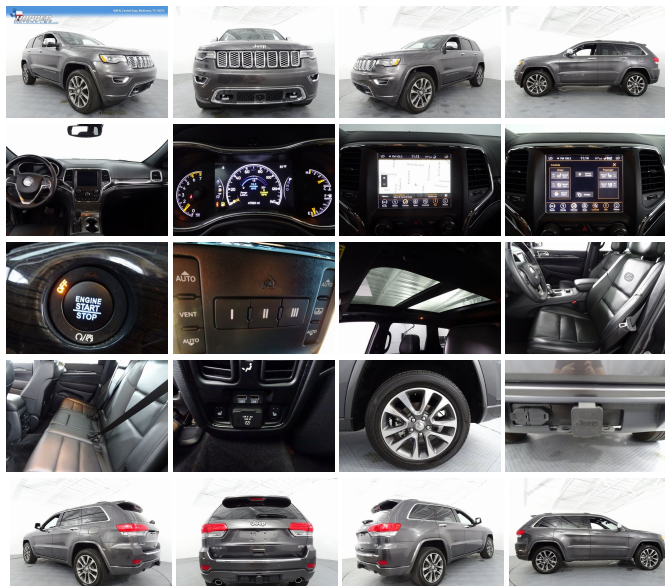

2018 Jeep Grand Cherokee Overland

View this car on our website at hoppermotorplex.com/6675994/ebrochure

Our Price **\$35,617**

Specifications:

Year:	2018
VIN:	1C4RJFCT2JC189666
Make:	Jeep
Stock:	89666Z
Model/Trim:	Grand Cherokee Overland
Condition:	Pre-Owned
Body:	SUV
Exterior:	Granite Crystal Metallic Clearcoat
Engine:	ENGINE: 5.7L V8 MDS VVT
Interior:	black Leather
Mileage:	47,460
Drivetrain:	4 Wheel Drive
Economy:	City 14 / Highway 22

2018 Jeep Grand Cherokee Overland granite crystal metallic clearcoat
4D Sport Utility 4WD 8-Speed Automatic 5.7L V8 HEMI 4WD.

Our Location :

2018 Jeep Grand Cherokee Overland

Hopper Motorplex - 214-544-0102 - View this car on our website at hoppermotorplex.com/6675994/ebrochure