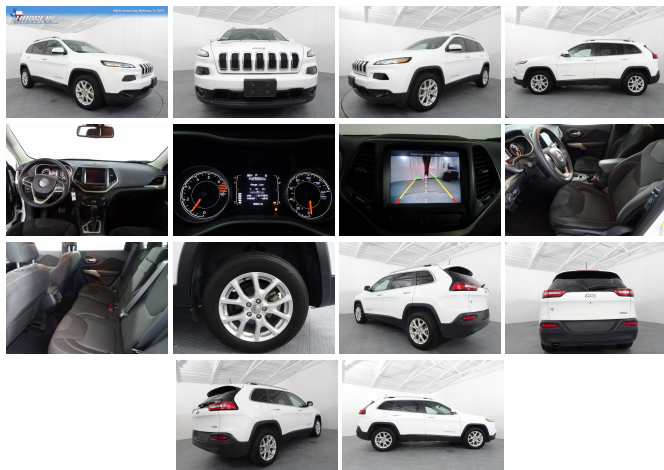

2017 Jeep Cherokee Latitude

View this car on our website at hoppermotorplex.com/6675992/ebrochure

Our Price **\$16,994**

Specifications:

Year:	2017
VIN:	1C4PJLCB3HW650461
Make:	Jeep
Stock:	50461Z
Model/Trim:	Cherokee Latitude
Condition:	Pre-Owned
Body:	SUV
Exterior:	Bright White Clearcoat
Interior:	black Cloth
Mileage:	38,920
Drivetrain:	Front Wheel Drive
Economy:	City 21 / Highway 29

2017 Jeep Cherokee Latitude Bright White Clearcoat 4D Sport Utility
FWD 9-Speed 948TE Automatic 2.4L 4-Cylinder SMPI SOHC

Odometer is 6311 miles below market average! 21/30 City/Highway
MPG

2017 Jeep Cherokee Latitude

Exterior

- Wheels: 17" x 7" Aluminum- Tires: P225/60R17 BSW AS- Spare Tire Mobility Kit
- Body-Colored Front Bumper w/Black Rub Strip/Fascia Accent- Black Rear Bumper
- Chrome Side Windows Trim- Body-Colored Door Handles
- Black Bodyside Cladding and Black Fender Flares
- Body-Colored Power Side Mirrors w/Manual Folding
- Fixed Rear Window w/Fixed Interval Wiper and Defroster- Deep Tinted Glass
- Variable Intermittent Wipers- Composite/Galvanized Steel Panels- Lip Spoiler
- Black Grille w/Chrome Surround- Front License Plate Bracket- Active Grille Shutters
- Liftgate Rear Cargo Access- Tailgate/Rear Door Lock Included w/Power Door Locks
- Roof Rack Rails Only
- Fully Automatic Projector Beam High Intensity Low/High Beam Daytime Running Headlamps w/Delay-Off
- Front Fog Lamps- LED Brakelights- Perimeter/Approach Lights