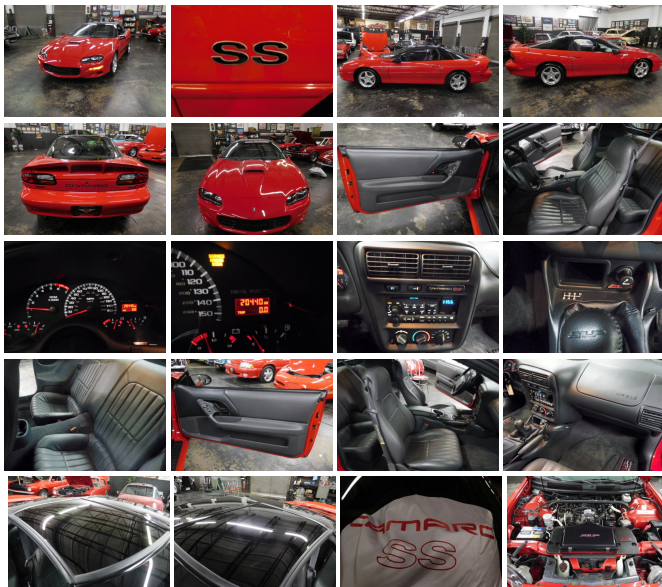

1999 Chevrolet SS Camaro Z28 SLP

Tony Arena 614-340-5683

View this car on our website at arenamotor.com/6675797/ebrochure

Our Price **\$19,900**

Specifications:

Year:	1999
VIN:	2G1FP22GXX2125018
Make:	Chevrolet SS
Stock:	U115018
Model/Trim:	Camaro Z28 SLP
Condition:	Pre-Owned
Body:	Coupe
Exterior:	Bright Red
Engine:	5.7L (346) SFI V8 ENGINE
Interior:	Gray Leather
Transmission:	6-SPEED MANUAL TRANSMISSION W/5TH & 6TH GEAR OD, PERFORMANCE AXLE
Mileage:	20,440
Drivetrain:	Rear Wheel Drive
Economy:	City 17 / Highway 24

HERE IS A LIKE NEW...LOW MILEAGE (ONLY 20000 MILES) 99 CAMARO Z-28 WITH THE SLP OPTION (DOCUMENTATION INCLUDED)...THE BODY IS GREAT...THE PAINT IS LIKE NEW...ALL BADGES AND EMBLEMS ARE IN GOOD CONDITION...T-TOPS ARE AS NEW...THE STORAGE BAGS ARE INCLUDED....UPGRADED WHEEL AND TIRE PACKAGE 17 INCH SS WHEELS HAVE NEW NITTO TIRES ON THEM.GMMP CHAMBERED EXHAUST HEADLIGHT UPGRADE.... 5.0 SHORT THROW SHIFTER.THE INTERIOR IS ALSO LIKE NEW ...LEATHER SEATS VERY NICE...DOOR PANELS AND CARPETS VERY NICE...DASH IS VERY GOOD...EVERYTHING WORKS ...INCLUDING THE AIR...UNDER HOOD IS SHOW DETAILED, SOME DRESS UP...UNDER THE CAR IS ALSO CLEAN...IF YOU ARE LOOKING FOR A NICE CAR..LOOK NO FURTHER....YOU WON'T FIND A NICER ONE.....SHARP CAR FOR 20000.....