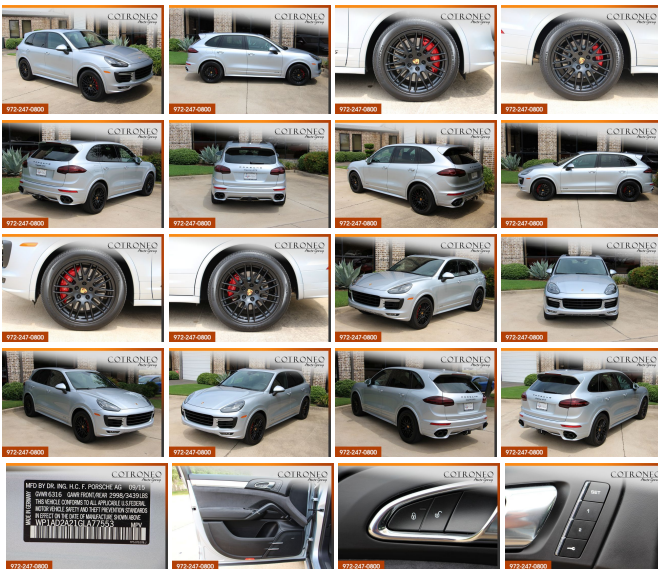

2016 Porsche Cayenne GTS

View this car on our website at psv5-staging.appspot.com/6675031/ebrochure

972-247-0800

Our Price **\$56,000**

Specifications:

Year: 2016
VIN: WP1AD2A21GLA77553
Make: Porsche
Stock: A77553
Model/Trim: Cayenne GTS
Condition: Pre-Owned
Body: SUV
Exterior: Rhodium Silver Metallic
Engine: Engine: 3.6L Twin-Turbo V6 w/Direct Fuel Injection
Interior: Black
Mileage: 41,950
Drivetrain: All Wheel Drive
Economy: City 16 / Highway 23

Cotroneo Auto Group is proud to be offering this Texas-Driven 2016 Porsche Cayenne GTS Sport Utility 4-Door featured in Rhodium Silver Metallic with Black Alcantara/Leather interior. Please read below for a complete list of factory options!