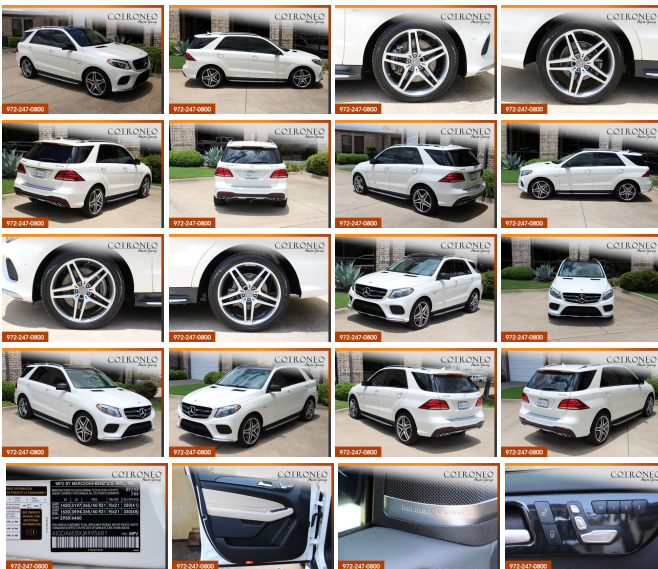

# 2018 Mercedes-Benz AMG GLE 43 AMG

View this car on our website at [psv5-staging.appspot.com/6675030/ebrochure](http://psv5-staging.appspot.com/6675030/ebrochure)

972-247-0800

### Specifications:

**Year:** 2018  
**VIN:** 4JGDA6EBXJA995681  
**Make:** Mercedes-Benz  
**Stock:** 995681  
**Model/Trim:** AMG GLE 43 AMG  
**Condition:** Pre-Owned  
**Body:** SUV  
**Exterior:** designo Diamond White Metallic  
**Engine:** Engine: 3.0L V6 Biturbo  
**Interior:** Ginger Beige/Black  
**Mileage:** 14,601  
**Drivetrain:** All Wheel Drive  
**Economy:** City 17 / Highway 23

Cotroneo Auto Group is proud to be offering this 1-Owner, Texas-Driven 2018 Mercedes-Benz GLE 43 AMG Sport Utility 4-Door featured in Designo Diamond White Metallic with Ginger Beige/Black Leather interior. Please read below for a complete list of factory options!