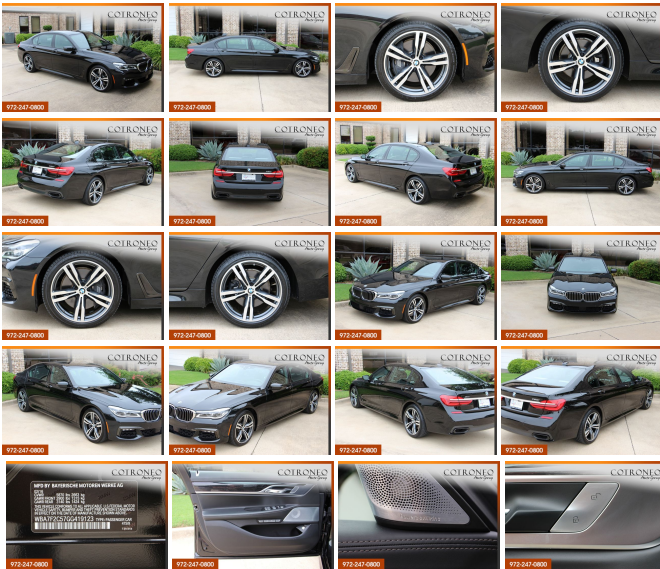

2016 BMW 750i xDrive M Sport

View this car on our website at psv5-staging.appspot.com/6675016/ebrochure

972-247-0800

Our Price **\$48,984**

Specifications:

- Year:** 2016
- VIN:** WBA7F2C57GG419123
- Make:** BMW
- Stock:** 419123
- Model/Trim:** 750i xDrive M Sport
- Condition:** Pre-Owned
- Body:** Sedan
- Exterior:** Black Sapphire Metallic
- Engine:** Engine: 4.4L 32V Twin Turbocharged V8
- Interior:** Black Leather
- Mileage:** 37,012
- Drivetrain:** All Wheel Drive
- Economy:** City 16 / Highway 25

Dallas 5 Star Luxury PreOwned Dealer Black Sapphire M Sport Rear Executive Lounge Seating Driver Assistance Plus II Executive Pkg 2 LED Roof

Welcome To Another Premier Vehicle Listing From Cotroneo Auto Group, One of This Nation???'s Top Provider of both 1 and 2 Owner new Car Dealer Trade-Ins and Lease Returns!

Cotroneo Auto Group is proud to be offering this 1-Owner 2016 BMW 750i xDrive M Sport Sedan 4-Door featured in Black Sapphire Metallic with Black Nappa Leather interior. Please read below for a complete list of factory options!

You can tell the previous owner took great pride in ownership! This is a non-smokers vehicle! The tires are Bridgestone Potenza S001, fronts (245/40R20) are 90% new and rears (275/35R20) are 100% brand new!