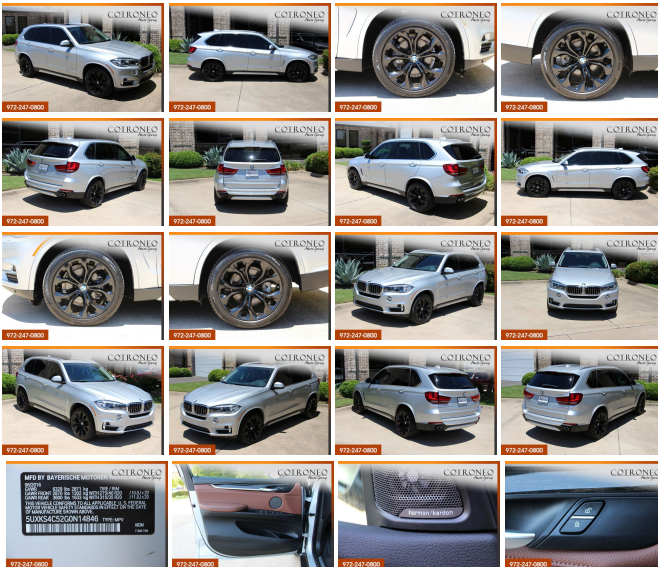

2016 BMW X5 xDrive35d Luxury

View this car on our website at psv5-staging.appspot.com/6675015/ebrochure

972-247-0800

Our Price **\$36,985**

Specifications:

Year: 2016
VIN: 5UXKS4C52G0N14846
Make: BMW
Stock: N14846
Model/Trim: X5 xDrive35d Luxury
Condition: Pre-Owned
Body: SUV
Exterior: Glacier Silver Metallic
Engine: Engine: 3.0L DOHC I-6 24V Advanced Diesel
Interior: Terra
Mileage: 29,566
Drivetrain: All Wheel Drive
Economy: City 23 / Highway 30

Cotroneo Auto Group is proud to be offering this 1-Owner, Texas-Driven 2016 BMW X5 xDrive35d Luxury Sport Utility 4-Door featured in Glacier Silver Metallic with Terra Brown Dakota Leather interior. Please read below for a complete list of factory options!