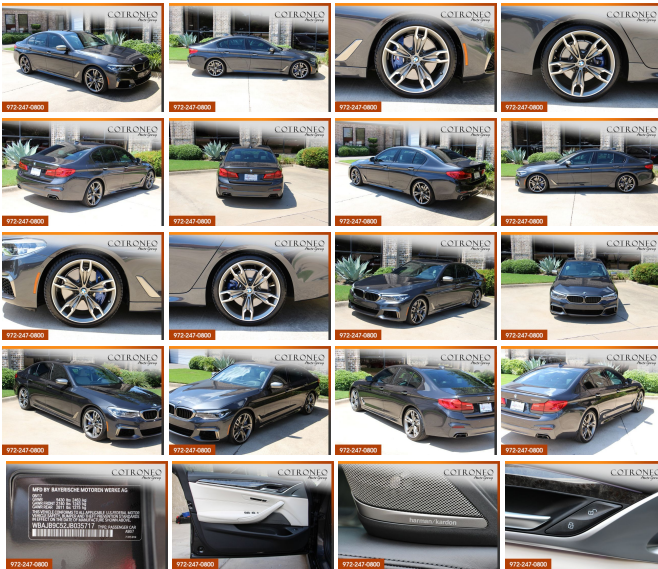

Our Price **$62,982**

Specifications:

Year: 2018
VIN: WBAJB9C52JB035717
Make: BMW
Stock: B035717
Model/Trim: M550i xDrive
Condition: Pre-Owned
Body: Sedan
Exterior: Dark Graphite Metallic
Engine: Engine: 4.4L TwinPower Turbo V8
Interior: Ivory White Leather
Mileage: 9,669
Drivetrain: All Wheel Drive
Economy: City 16 / Highway 25

Dallas 5 Star Luxury PreOwned Dealer Dark Graphite Rear Seat Entertainment Driving Assistance Executive Cold Weather Luxury Seating 20s More!

Welcome To Another Premier Vehicle Listing From Cotroneo Auto Group, One of This Nation???'s Top Provider of both 1 and 2 Owner new Car Dealer Trade-Ins and Lease Returns!

Cotroneo Auto Group is proud to be offering this Texas-Driven 2018 BMW M550i xDrive Sedan 4-Door featured in Dark Graphite Metallic with Ivory White Nappa Leather interior. Please read below for a complete list of factory options!

You can tell the previous owner took great pride in ownership! This is a non-smokers vehicle! The tires are Goodyear Eagle F1 Asymmetric 3, fronts (245/35R20) 1 is 80% new and the other is 100% brand new and rears (275/30R20) are 70% new!

This M550i xDrive is under full-factory warranty until October 19th, 2021 or 50,000 miles, whichever comes first!

Call, text, or email us now to check availability!!!
Ken at 214-533-3477 or Ken@cagtexas.com

Factory Options:

NAPPA LEATHER- IVORY WHITE

COLD WEATHER PACKAGE

Heated Steering Wheel
Front and Rear Heated Seats

DRIVING ASSISTANCE PACKAGE