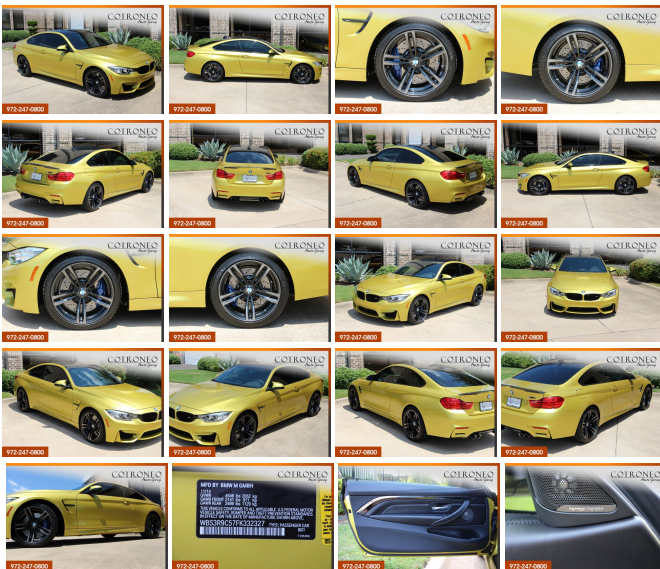

2015 BMW M Models Coupe

View this car on our website at psv5-staging.appspot.com/6675009/ebrochure

972-247-0800

Our Price **\$43,981**

Specifications:

Year: 2015
VIN: WBS3R9C57FK332327
Make: BMW
Stock: 031246A
Model/Trim: M Models Coupe
Condition: Pre-Owned
Body: Coupe
Exterior: Austin Yellow Metallic
Engine: Engine: 3.0L Inline 6-Cylinder M TwinPower Turbo
Interior: Black
Mileage: 29,666
Drivetrain: Rear Wheel Drive
Economy: City 17 / Highway 24

Dallas 5 Star Luxury PreOwned Dealer BMW Performance Upgrades Austin Yellow Executive Pkg Adaptive M Suspension Carbon Roof DCT HK Black 19s

Welcome To Another Premier Vehicle Listing From Cotroneo Auto Group, One of This Nation's Top Provider of both 1 and 2 Owner new Car Dealer Trade-Ins and Lease Returns!

You can tell the previous owner took great pride in ownership! This is a non-smokers vehicle! The tires are Michelin Pilot Sport A/S 3+, fronts (255/35ZR19) and rears (275/35ZR19) are 80% new!

Call, text, or email us now to check availability!!!
 Ken at 214-533-3477 or Ken@cagtexas.com