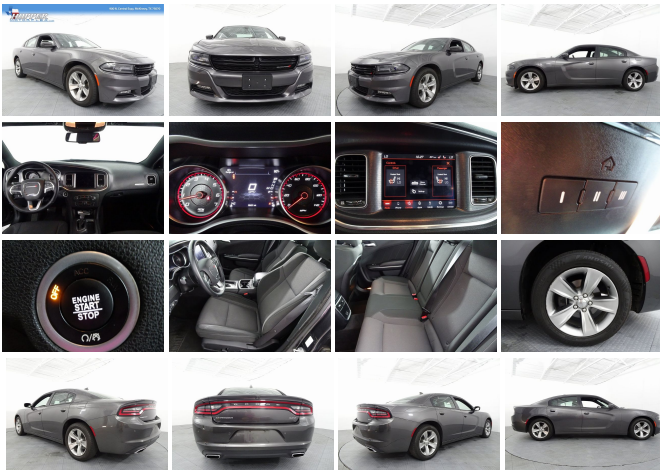

2018 Dodge Charger SXT Plus

View this car on our website at hoppermotorplex.com/6675002/ebrochure

Our Price **\$21,994**

Specifications:

Year:	2018
VIN:	2C3CDXHG1JH169425
Make:	Dodge
Stock:	69425Z
Model/Trim:	Charger SXT Plus
Condition:	Pre-Owned
Body:	Sedan
Exterior:	Granite Pearlcoat
Engine:	ENGINE: 3.6L V6 24V VVT
Interior:	black Cloth
Mileage:	38,379
Drivetrain:	Rear Wheel Drive
Economy:	City 19 / Highway 30

2018 Dodge Charger SXT Plus Granite Plus 4D Sedan RWD 8-Speed Automatic 3.6L 6-Cylinder SMPI DOHC black Cloth.

2018 Dodge Charger SXT Plus

Hopper Motorplex - 214-544-0102 - View this car on our website at hoppermotorplex.com/6675002/ebrochure

Exterior

- Clearcoat Paint- Body-Colored Front Bumper- Body-Colored Rear Bumper
- Black Side Windows Trim- Body-Colored Door Handles
- Body-Colored Power Heated Side Mirrors w/Manual Folding
- Fixed Rear Window w/Defroster- Light Tinted Glass
- Speed Sensitive Variable Intermittent Wipers w/Heated Jets
- Galvanized Steel/Aluminum Panels- Black Grille- Trunk Rear Cargo Access
- Fully Automatic Projector Beam Halogen Daytime Running Headlamps w/Delay-Off
- Perimeter/Approach Lights- LED Brakelights- Front Fog Lamps- Laminated Glass
- Compact Spare Tire Mounted Inside Under Cargo- Steel Spare Wheel
- Wheels w/Silver Accents- Tires: P235/55R18 AS Performance
- Wheels: 18" x 7.5" Cast Aluminum