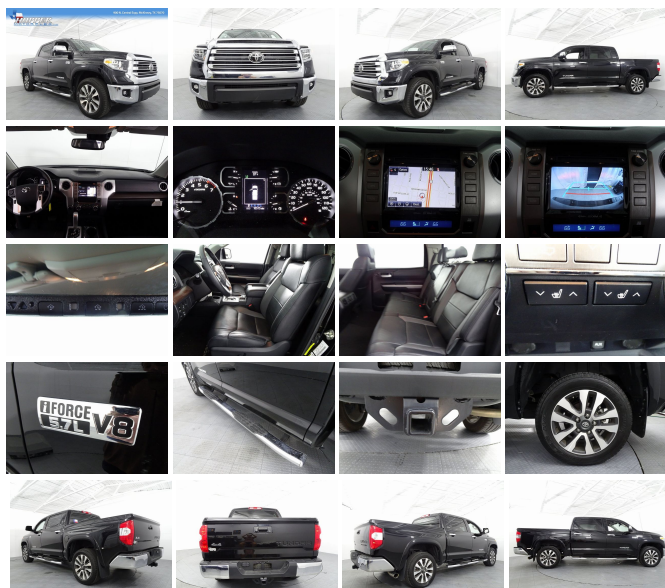

Specifications:

Year:	2018
VIN:	5TFHW5F19JX743781
Make:	Toyota
Stock:	42781Z
Model/Trim:	Tundra Limited
Condition:	Pre-Owned
Body:	Pickup Truck
Exterior:	Midnight Black Metallic
Interior:	Black Leather
Mileage:	10,514
Drivetrain:	4 Wheel Drive

2018 Toyota Tundra Limited Midnight Black Metallic 4D CrewMax 4WD 6-Speed Automatic Electronic with Overdrive 5.7L 8-Cylinder SMPI DOHC 4WD, Black w/Leather Seat Trim (LB) or Leather Seat Trim w/TRD Off Road Package, ABS brakes, Active Cruise Control, Alloy wheels, Compass, Electronic Stability Control, Front dual zone A/C, Heated door mirrors, Heated Front Bucket Seats, Heated front seats, Illuminated entry, Low tire pressure warning, Remote keyless entry, Traction control.

Recent Arrival! Odometer is 11210 miles below market average!