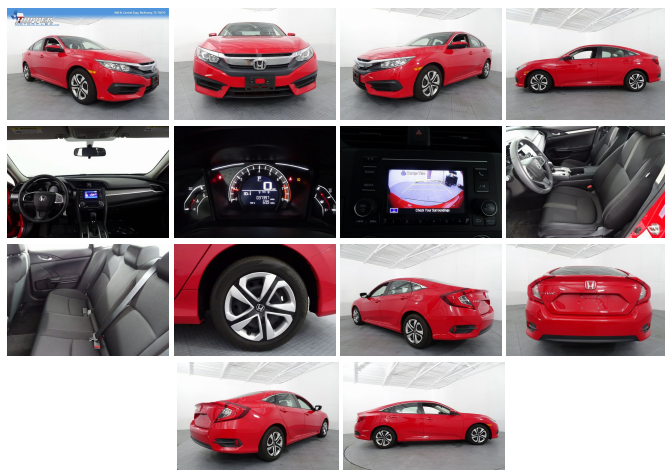

## 2017 Honda Civic LX

View this car on our website at [hoppermotorplex.com/6674995/ebrochure](http://hoppermotorplex.com/6674995/ebrochure)

Our Price **\$15,399**

### Specifications:

<b>Year:</b>	2017
<b>VIN:</b>	2HGFC2F50HH514536
<b>Make:</b>	Honda
<b>Stock:</b>	14536Z
<b>Model/Trim:</b>	Civic LX
<b>Condition:</b>	Pre-Owned
<b>Body:</b>	Sedan
<b>Exterior:</b>	Rallye Red
<b>Engine:</b>	Engine: 2.0L I-4 DOHC 16-Valve i-VTEC
<b>Interior:</b>	Hopper Cloth
<b>Mileage:</b>	37,359
<b>Drivetrain:</b>	Front Wheel Drive
<b>Economy:</b>	City 31 / Highway 40

2017 Honda Civic LX Rallye Red 4D Sedan FWD CVT 2.0L I4 DOHC 16V i-VTEC Hopper Cloth.

31/40 City/Highway MPG

2017 Honda Civic LX

Hopper Motorplex - 214-544-0102 - View this car on our website at [hoppermotorplex.com/6674995/ebrochure](http://hoppermotorplex.com/6674995/ebrochure)