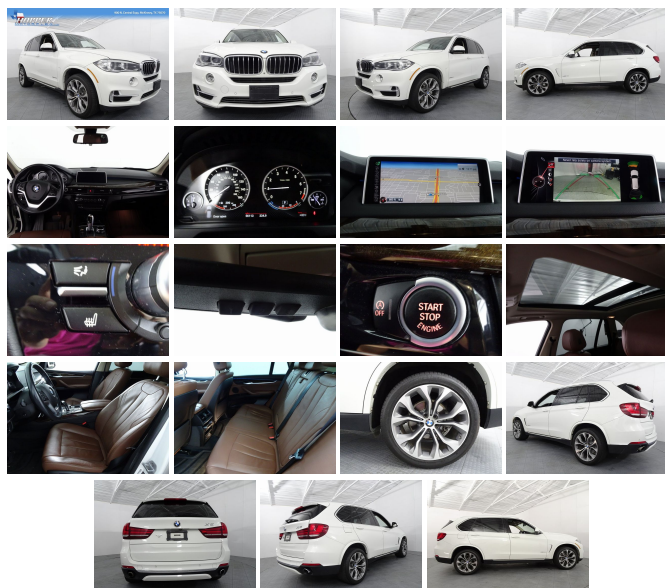

Specifications:

Year:	2015
VIN:	5UXKR2C50F0H36304
Make:	BMW
Stock:	36304Z
Model/Trim:	X5 sDrive35i
Condition:	Pre-Owned
Body:	SUV
Exterior:	White
Engine:	Engine: 3.0L DOHC I-6 24V TwinPower Turbo
Interior:	Hopper
Mileage:	56,096
Drivetrain:	Rear Wheel Drive
Economy:	City 19 / Highway 27

2015 BMW X5 sDrive35i White 4D Sport Utility RWD 8-Speed Automatic 3.0L I6 DOHC 24V TwinPower Turbo Hopper.

19/27 City/Highway MPG