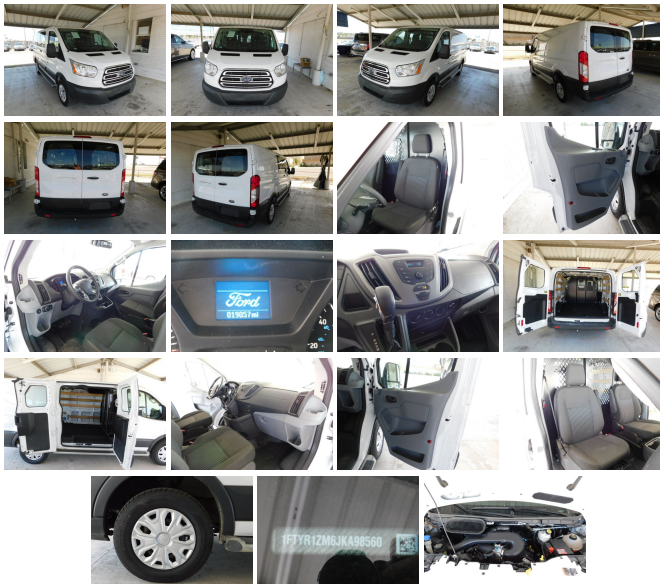

Year: 2018
VIN: 1FTYR1ZM6JKA98560
Make: Ford
Stock: A98560
Model/Trim: Transit Van
Condition: Pre-Owned
Body: Minivan/Van
Exterior: Oxford White
Engine: ENGINE: 3.7L TI-VCT V6 W/98F
Interior: Charcoal Cloth
Mileage: 19,057
Drivetrain: Rear Wheel Drive

Thank you for looking at another one of Randy Adams Inc.'s on-line listings!

Please find out more about this vehicle below:

2018 FORD TRANSIT VAN 250

- 3.7L V6 ENGINE
- AUTOMATIC/AC
- TILT WHEEL/CRUISE CONTROL
- AM/FM STEREO
- POWER WINDOWS, LOCKS, MIRRORS
- AND MORE

Our Location :

2018 Ford Transit Van

Installed Options

Interior

- 3 12V DC Power Outlets- 4-Way Driver Seat- 4-Way Passenger Seat- Analog Display
- Cargo Space Lights- Day-Night Rearview Mirror
- Driver & Passenger Side Thorax Airbags- Driver Foot Rest- Fade-To-Off Interior Lighting
- Front Cloth Headliner- Front Cupholder- Front Map Lights
- Front Only Vinyl/Rubber Floor Covering
- Gauges -inc: Speedometer, Odometer, Engine Coolant Temp, Tachometer and Trip Odometer
- Instrument Panel Bin, Driver And Passenger Door Bins
- Interior Trim -inc: Metal-Look Instrument Panel Insert - Locking Glove Box
- Manual Adjustable Front Head Restraints- Manual Air Conditioning
- Manual Tilt/Telescoping Steering Column
- Partial Floor Console w/Storage and 3 12V DC Power Outlets
- Pewter Vinyl Dual Bucket Seats -inc: 2-way manual driver and front passenger seats and driver inboard armrest
- Power 1st Row Windows w/Driver 1-Touch Down- Power Door Locks w/Autolock Feature
- Remote Keyless Entry w/Integrated Key Transmitter, Illuminated Entry and Panic Button
- Safety Canopy Side-Curtain Airbags- Seats w/Vinyl Back Material
- Urethane Gear Shift Knob- Vinyl Front Bucket Seats