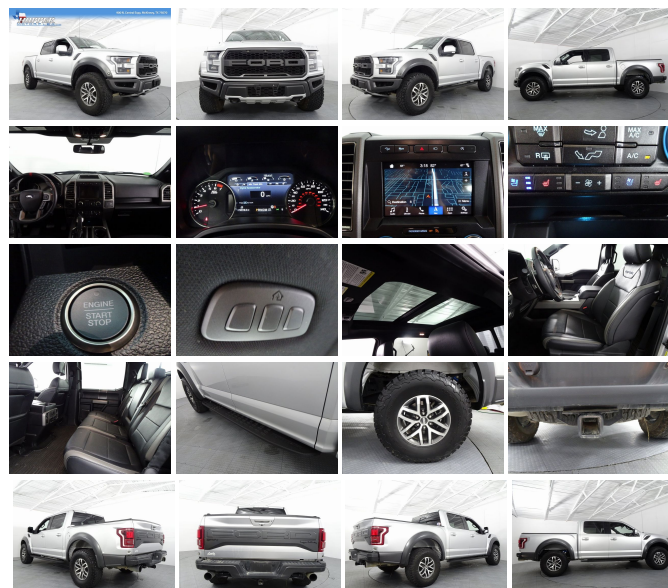

2018 Ford F-150 Raptor

View this car on our website at hoppermotorplex.com/6674133/ebrochure

Our Price **\$62,999**

Specifications:

Year:	2018
VIN:	1FTFW1RG7JFD72965
Make:	Ford
Stock:	72965M
Model/Trim:	F-150 Raptor
Condition:	Pre-Owned
Body:	Pickup Truck
Exterior:	Ingot Silver Metallic
Engine:	ENGINE: 3.5L V6 ECOBOOST HIGH OUTPUT
Interior:	Black Leather
Mileage:	12,512
Drivetrain:	4 Wheel Drive
Economy:	City 15 / Highway 18

Clean Carfax **Navigation System*** **Rear View Camera***
Heated/Ventilated Front Leather Seats **Panoramic Sunroof***
Garage Door Transmitter **Push to Start*** **Running Boards***
Trailer Hitch **4WD***

2018 Ford F-150 Raptor Ingot Silver Metallic 4D SuperCrew 4WD 10-Speed Automatic EcoBoost 3.5L V6 GTDi DOHC 24V Twin Turbocharged MULTI POINT INSPECTION!!, QUALIFIES FOR VIP!+, 4WD.

Recent Arrival! Odometer is 10584 miles below market average!

Our family owned dealership was established in West Texas in 1967. We have been providing customers with quality vehicles for decades with the service to match. With almost four acres of unique inventory, we are sure the Hopper Family will have what you're looking for. Come down and take a look! Our VIP Preferred program provides customers with one year of FREE maintenance (Some Exclusions Apply, ask for details) which includes: -Priority Service -12 months/12,000 miles of oil changes -Tire rotations -Multi-point Inspection -90 Day Powertrain Warranty (Some Exclusions Apply) -A loaner car available with reservation -10% discount on parts and accessories Please check back for more pictures, we're adding new pictures to the website daily.