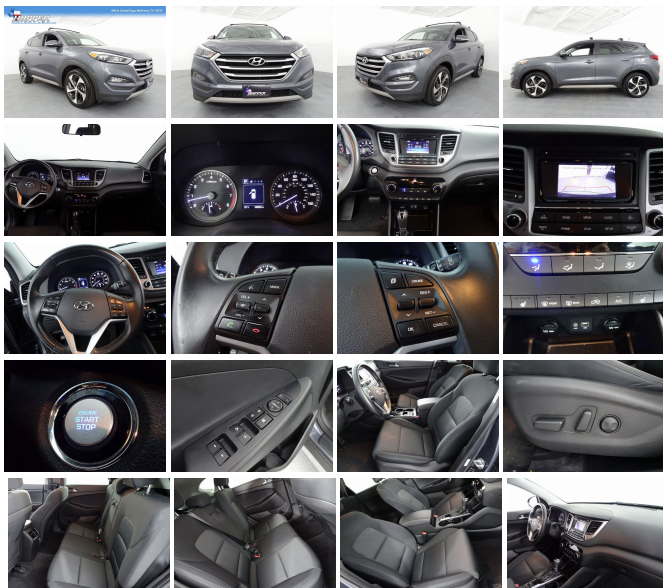

2017 Hyundai Tucson Sport

View this car on our website at hoppermotorplex.com/6674132/ebrochure

Our Price **\$18,746**

Specifications:

Year:	2017
VIN:	KM8J33A2XHU427621
Make:	Hyundai
Stock:	27621M
Model/Trim:	Tucson Sport
Condition:	Pre-Owned
Body:	SUV
Exterior:	Coliseum Gray
Engine:	Engine: 1.6L GDI Turbo 4-Cylinder
Interior:	black Cloth
Mileage:	36,444
Drivetrain:	Front Wheel Drive
Economy:	City 25 / Highway 30

Clean Carfax **Rear View Camera*** **Heated Front Seats***
Push to Start **FWD***

2017 Hyundai Tucson Sport Coliseum Gray 4D Sport Utility FWD 7-Speed Automatic 1.6L I4 DGI Turbocharged DOHC 16V ULEV II 175hp MULTI POINT INSPECTION!!, QUALIFIES FOR VIP!+!.

Recent Arrival! 25/30 City/Highway MPG

Our family owned dealership was established in West Texas in 1967. We have been providing customers with quality vehicles for decades with the service to match. With almost four acres of unique inventory, we are sure the Hopper Family will have what you're looking for. Come down and take a look! Our VIP Preferred program provides customers with one year of FREE maintenance (Some Exclusions Apply, ask for details) which includes: -Priority Service -12 months/12,000 miles of oil changes -Tire rotations -Multi-point Inspection -90 Day Powertrain Warranty (Some Exclusions Apply) -A loaner car available with reservation -10% discount on parts and accessories Please check back for more pictures, we're adding new pictures to the website daily.