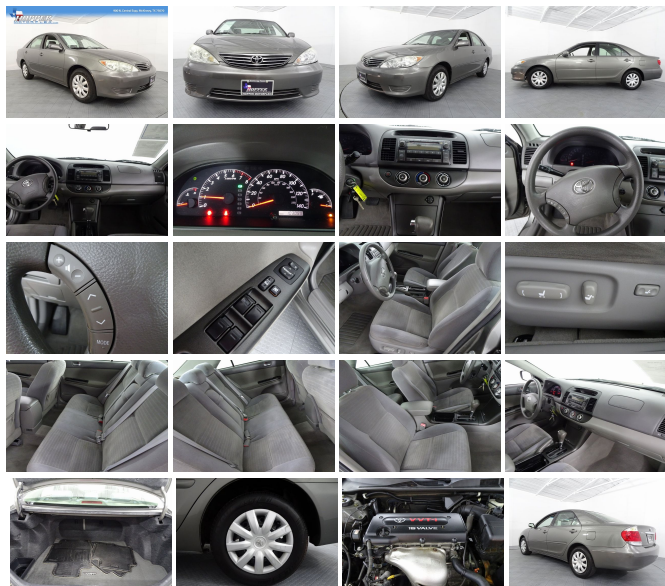

2006 Toyota Camry SE

View this car on our website at hoppermotorplex.com/6674129/ebrochure

Our Price **\$6,154**

Specifications:

Year:	2006
VIN:	4T1BE32K66U733595
Make:	Toyota
Stock:	33595M
Model/Trim:	Camry SE
Condition:	Pre-Owned
Exterior:	Phantom Gray Pearl
Interior:	Stone Cloth
Mileage:	102,898
Drivetrain:	Front Wheel Drive

2006 Toyota Camry SE Phantom Gray Pearl 4D Sedan FWD 5-Speed 2.4L I4 SMPI DOHC MULTI POINT INSPECTION!!, QUALIFIES FOR VIP!+!, ABS brakes, Illuminated entry, Power moonroof, Remote keyless entry.

2006 Toyota Camry SE

Hopper Motorplex - 214-544-0102 - View this car on our website at hoppermotorplex.com/6674129/ebrochure

Vehicle History Report : as Of 09/17/2019

 Snapshot

2006 TOYOTA CAMRY LE/XLE/SE

	No accidents reported to CARFAX
	Fire damage reported
	4 Previous owners
	11 Service history records
	Personal vehicle
	102,898 Last reported odometer reading

FREE CARFAX Report

See the full CARFAX Report for additional information

*carfax Snapshot is a reflection of available information on the date the report was pulled. carfax is constantly being updated with new information and is subject to change at any time.